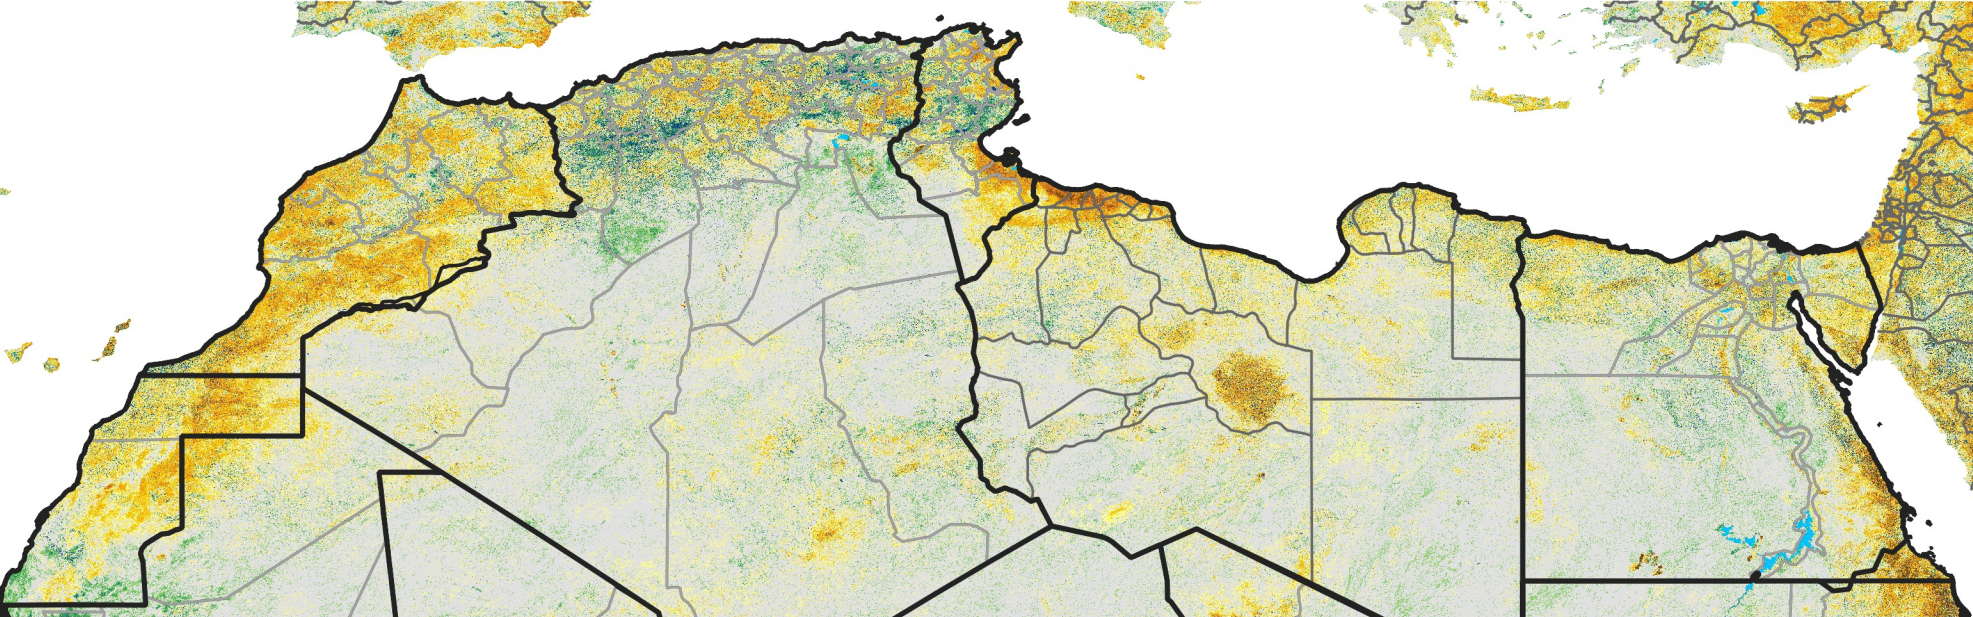

North Africa Percent of Mean NDVI

2013 / Mean (2012 - 2021)
Period 64 / Nov 11 - 20, 2013

Percent of Normal