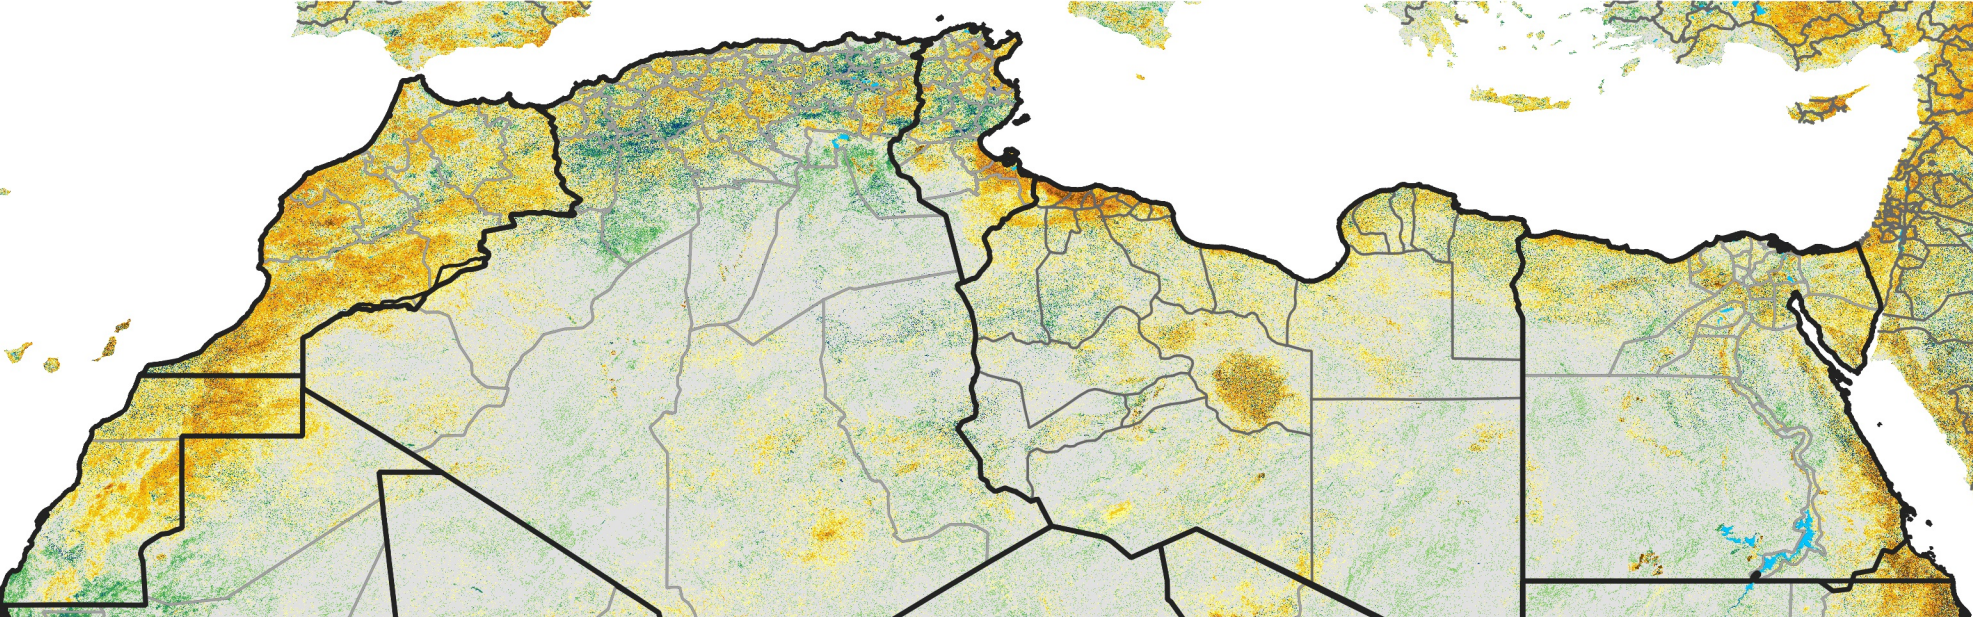

North Africa Percent of Mean NDVI

2013 / Mean (2012 - 2021)
Period 65 / Nov 16 - 25, 2013

Percent of Normal