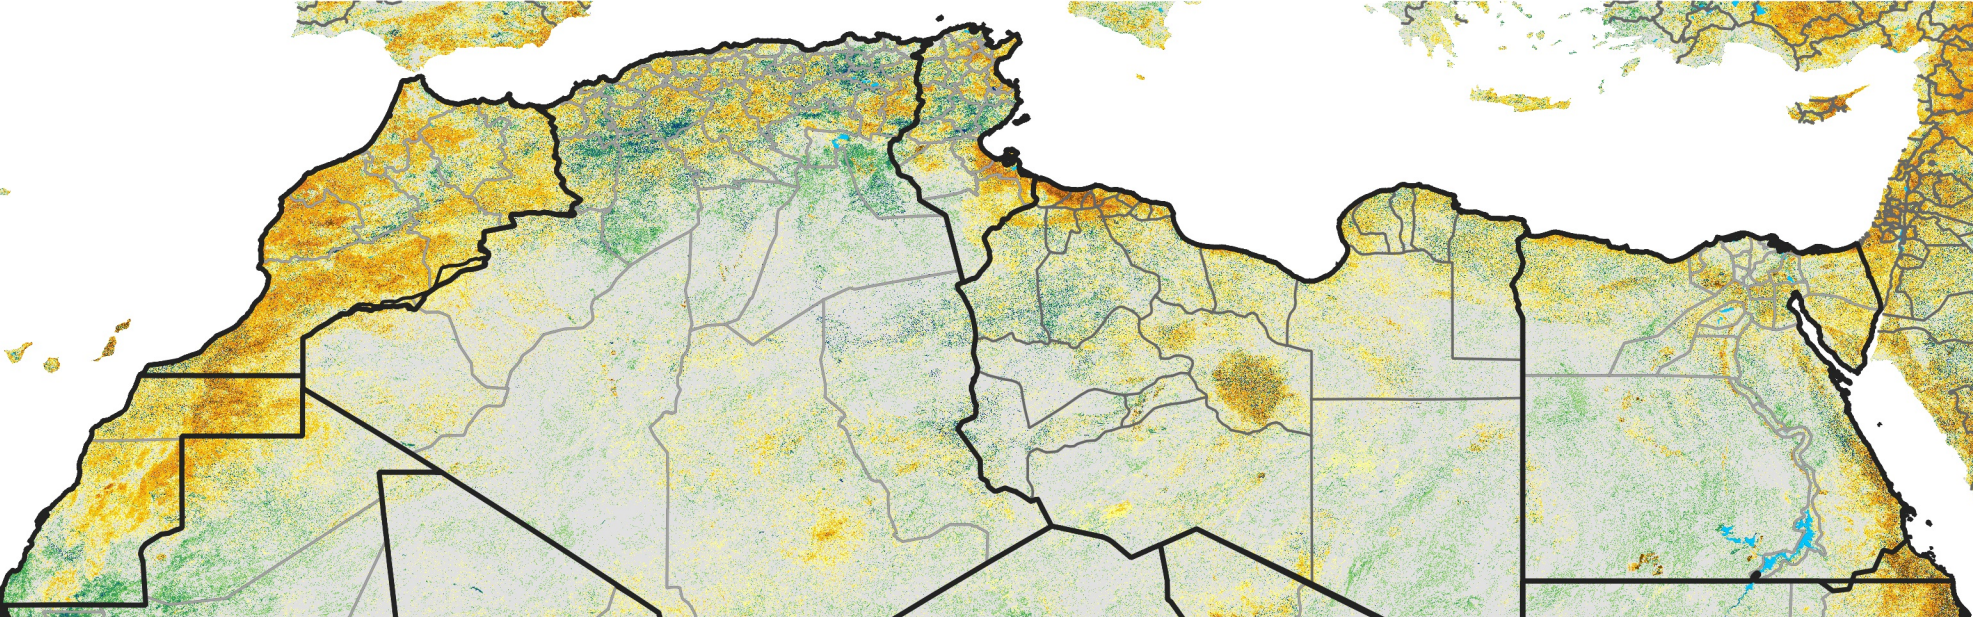

North Africa Percent of Mean NDVI

2013 / Mean (2012 - 2021)
Period 66 / Nov 21 - 30, 2013

Percent of Normal