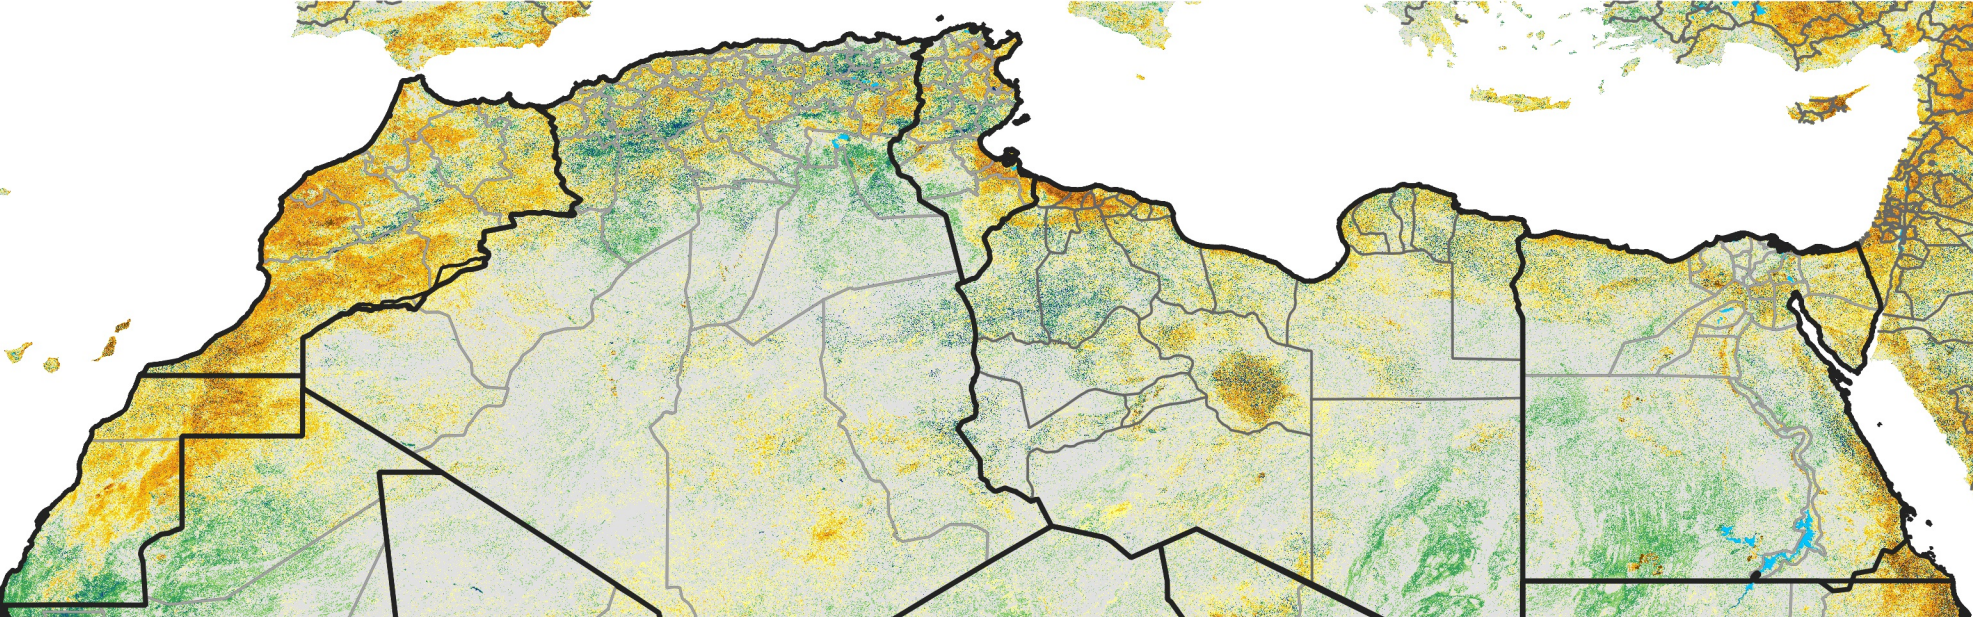

North Africa Percent of Mean NDVI

2013 / Mean (2012 - 2021)
Period 67 / Nov 26 - Dec 05, 2013

Percent of Normal