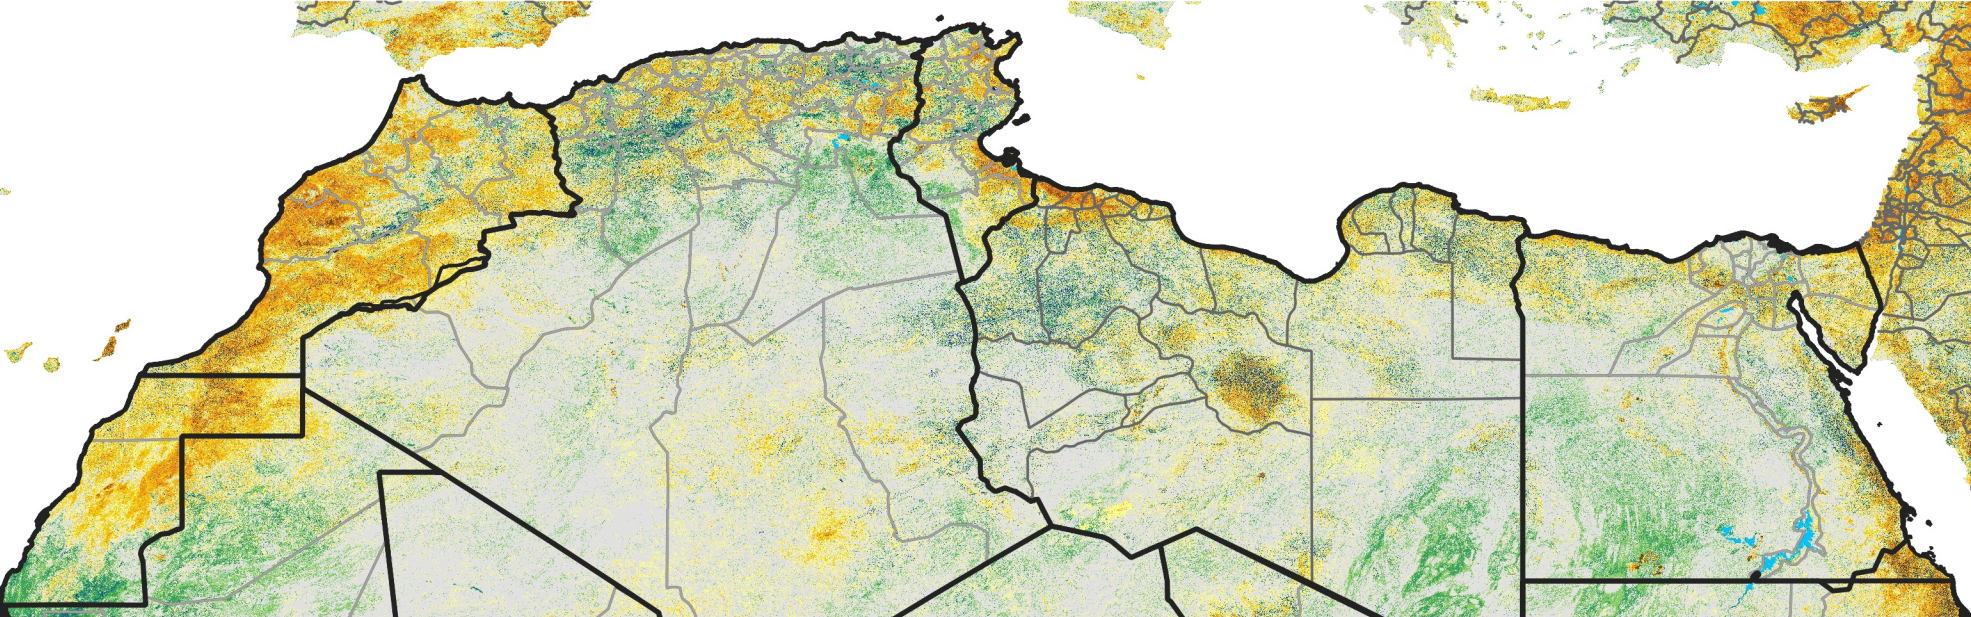

North Africa Percent of Mean NDVI

2013 / Mean (2012 - 2021)
Period 68 / Dec 01 - 10, 2013

Percent of Normal