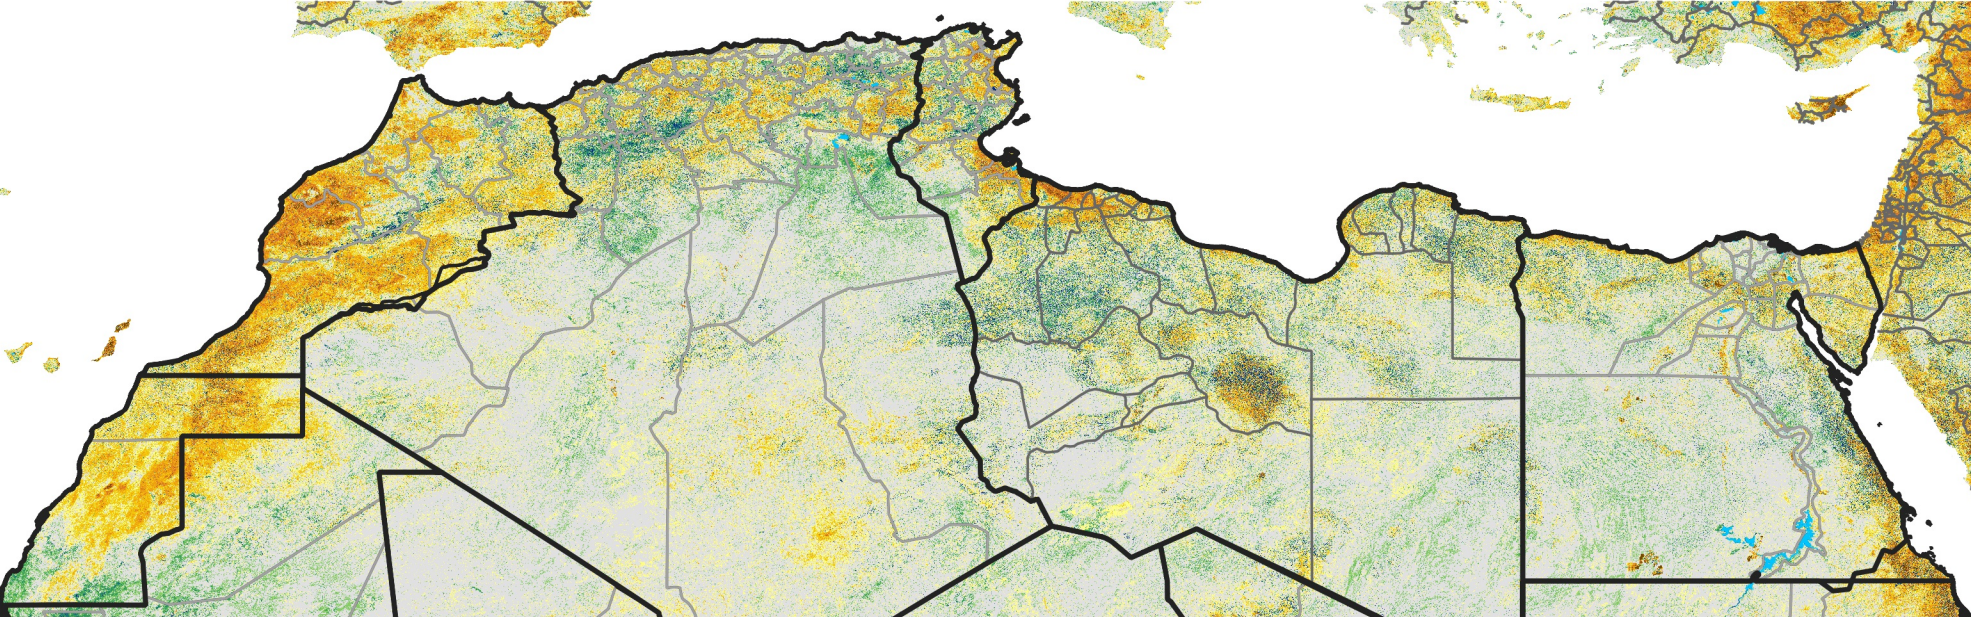

North Africa Percent of Mean NDVI

2013 / Mean (2012 - 2021)
Period 69 / Dec 06 - 15, 2013

Percent of Normal