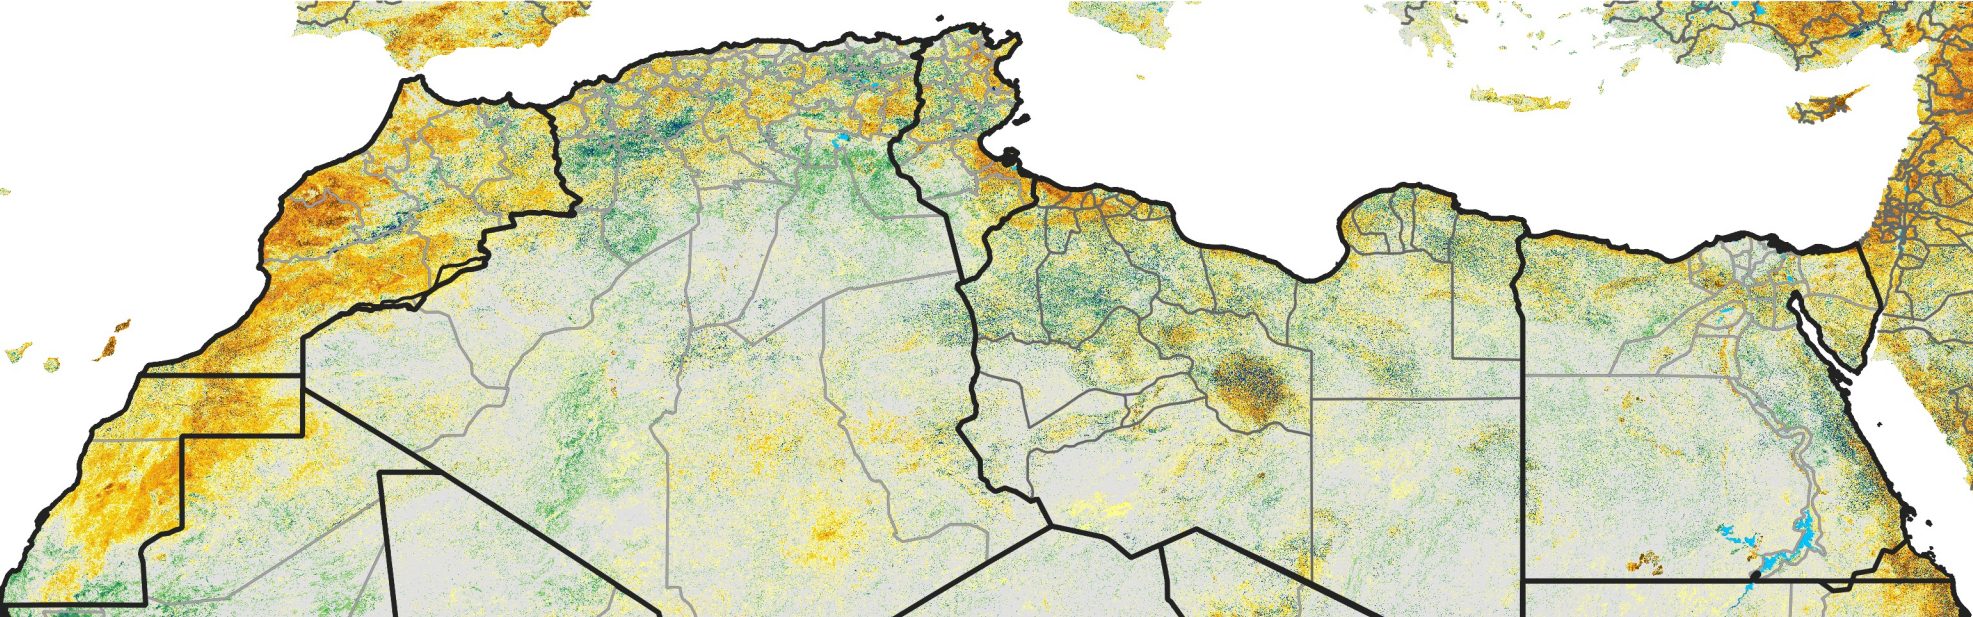

North Africa Percent of Mean NDVI

2013 / Mean (2012 - 2021)
Period 70 / Dec 11 - 20, 2013

Percent of Normal