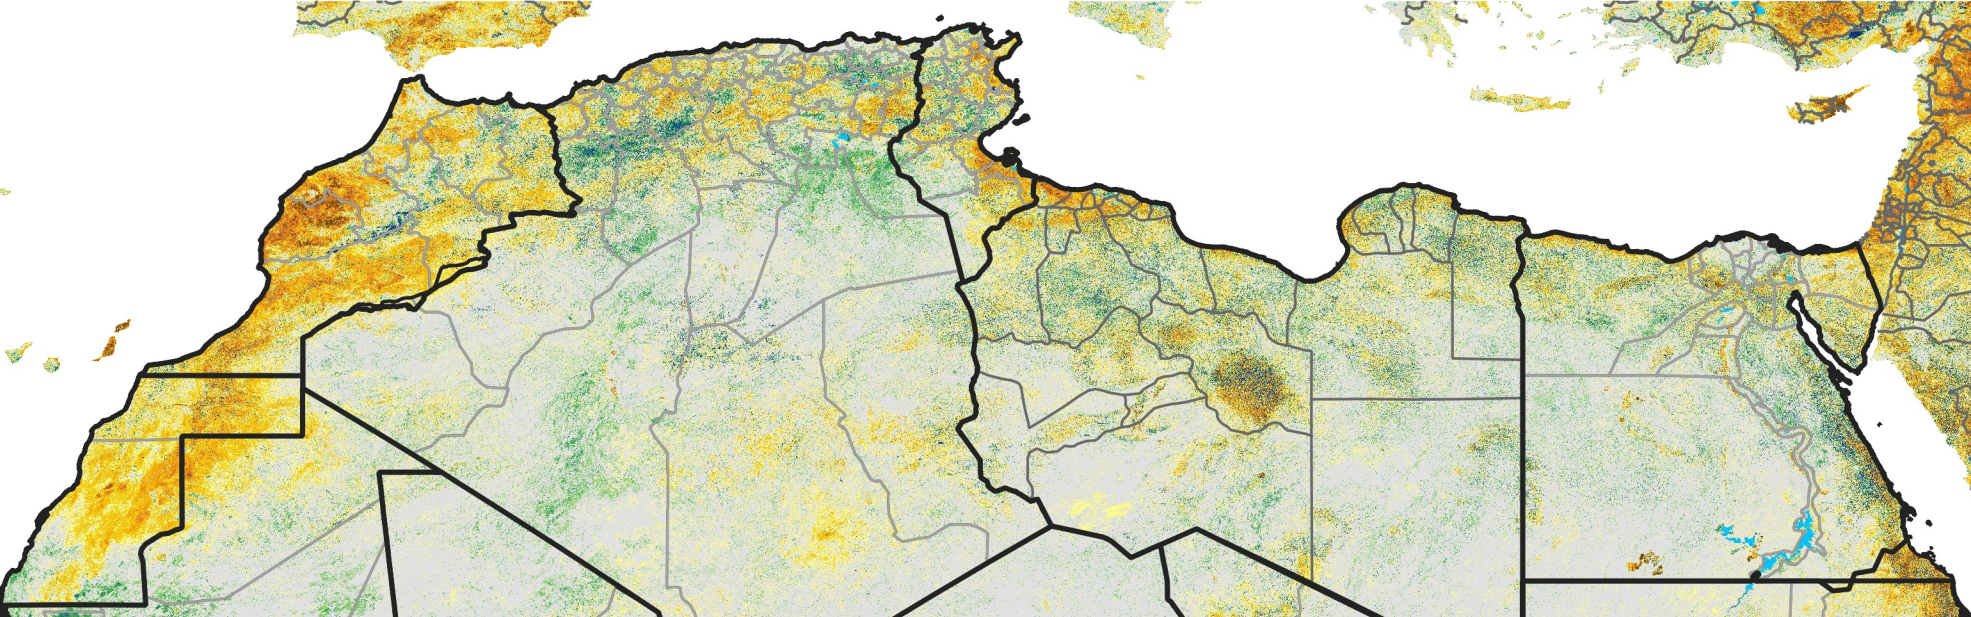

North Africa Percent of Mean NDVI

2013 / Mean (2012 - 2021)
Period 71 / Dec 16 - 25, 2013

Percent of Normal