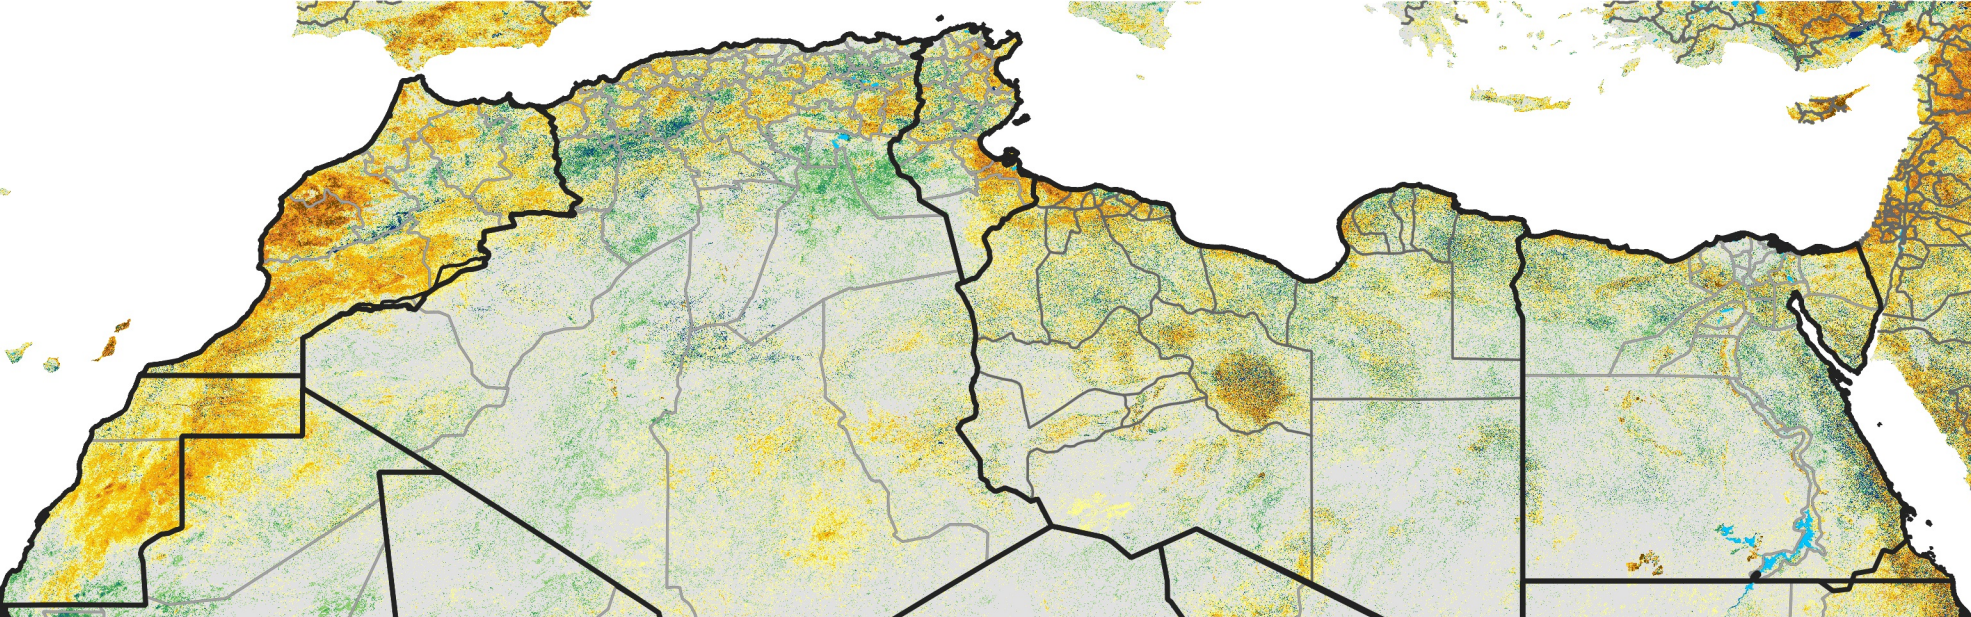

# North Africa Percent of Mean NDVI

2013 / Mean (2012 - 2021)  
Period 72 / Dec 21 - 31, 2013