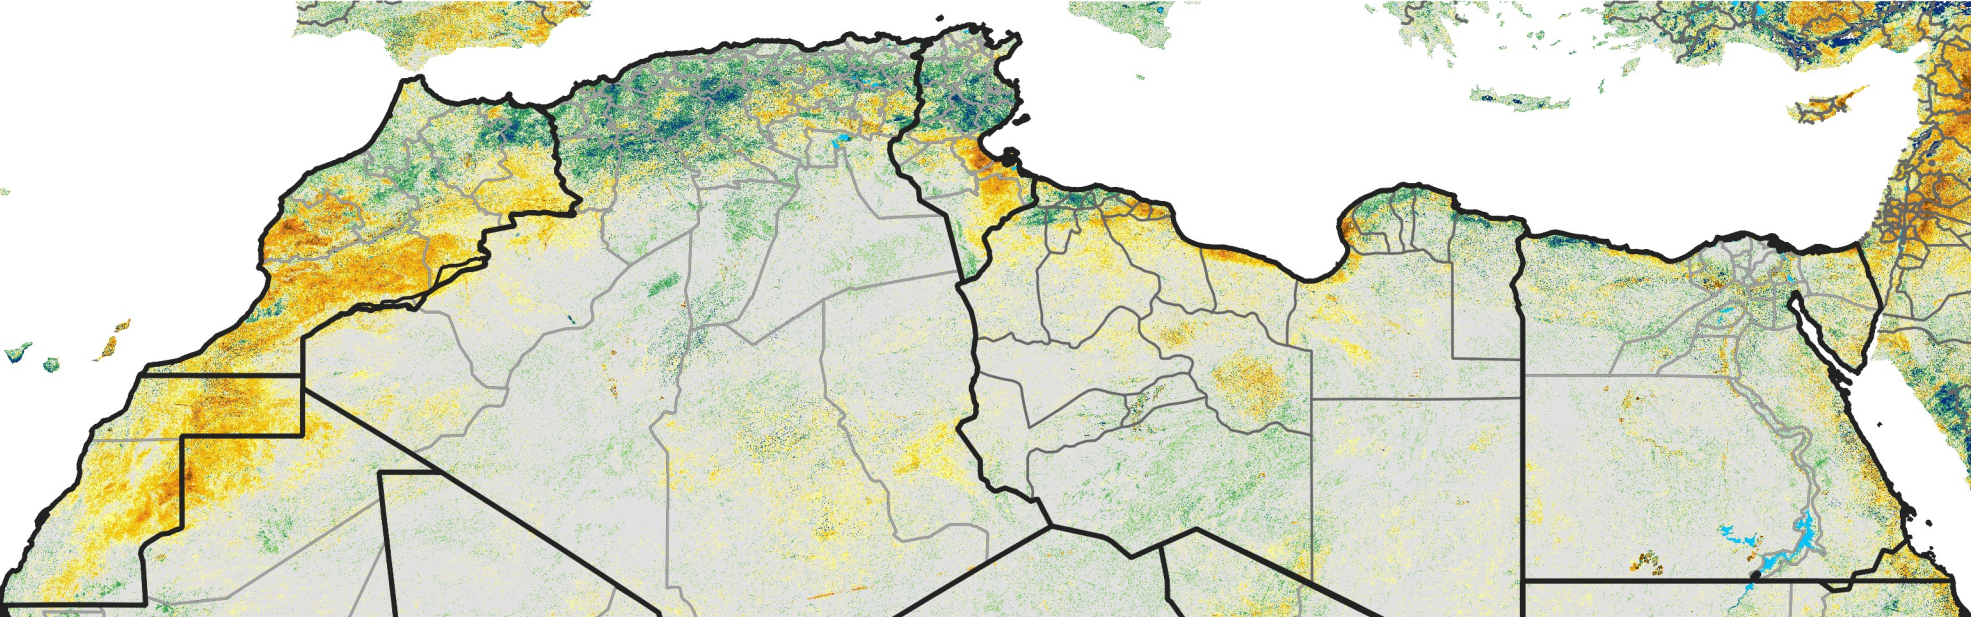

North Africa Percent of Mean NDVI

2014 / Mean (2012 - 2021)
Period 11 / Feb 16 - 25, 2014

Percent of Normal