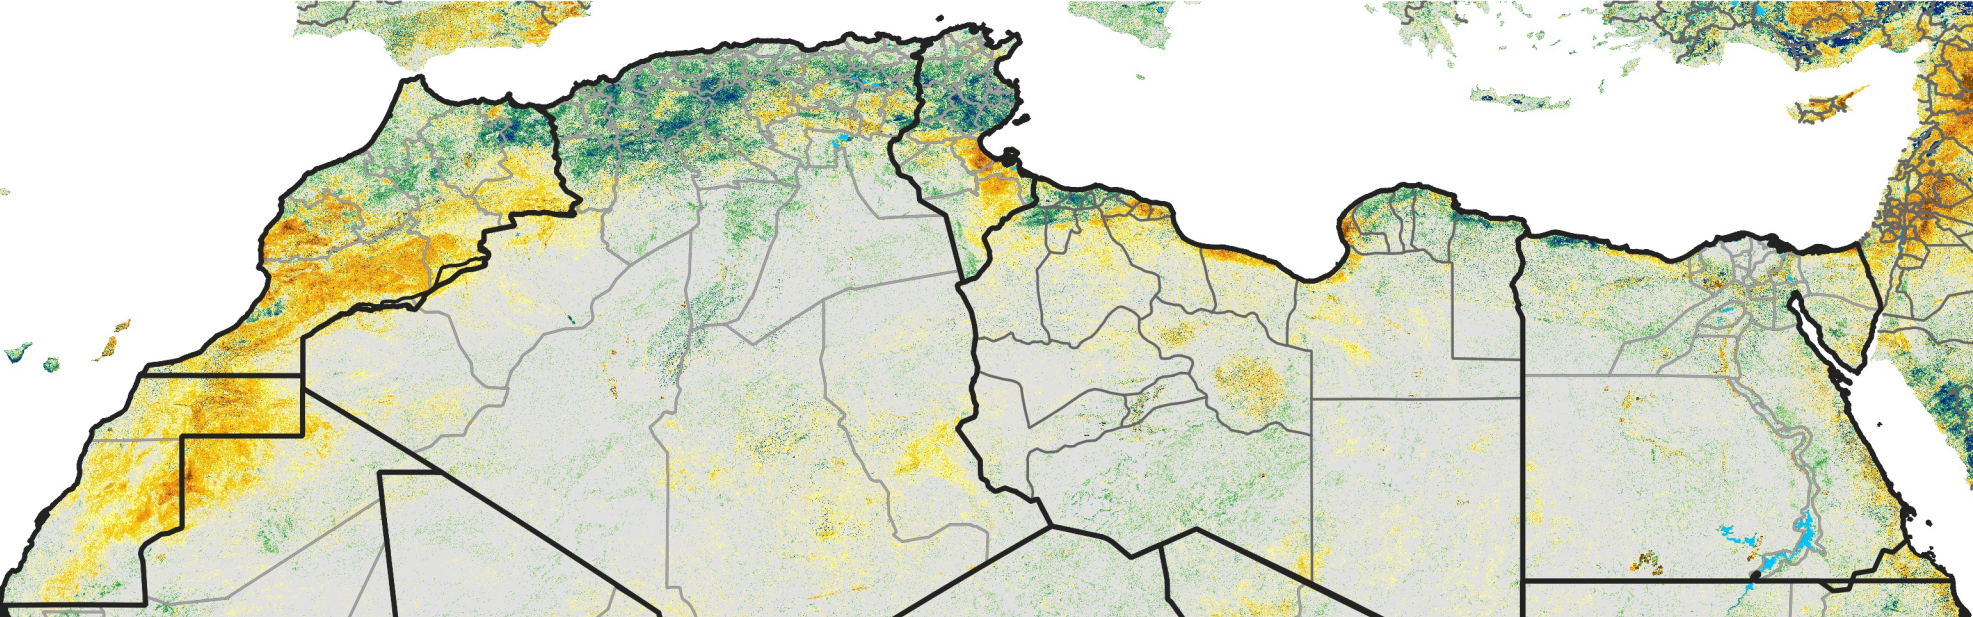

North Africa Percent of Mean NDVI

2014 / Mean (2012 - 2021)
Period 12 / Feb 21 - 28, 2014

Percent of Normal