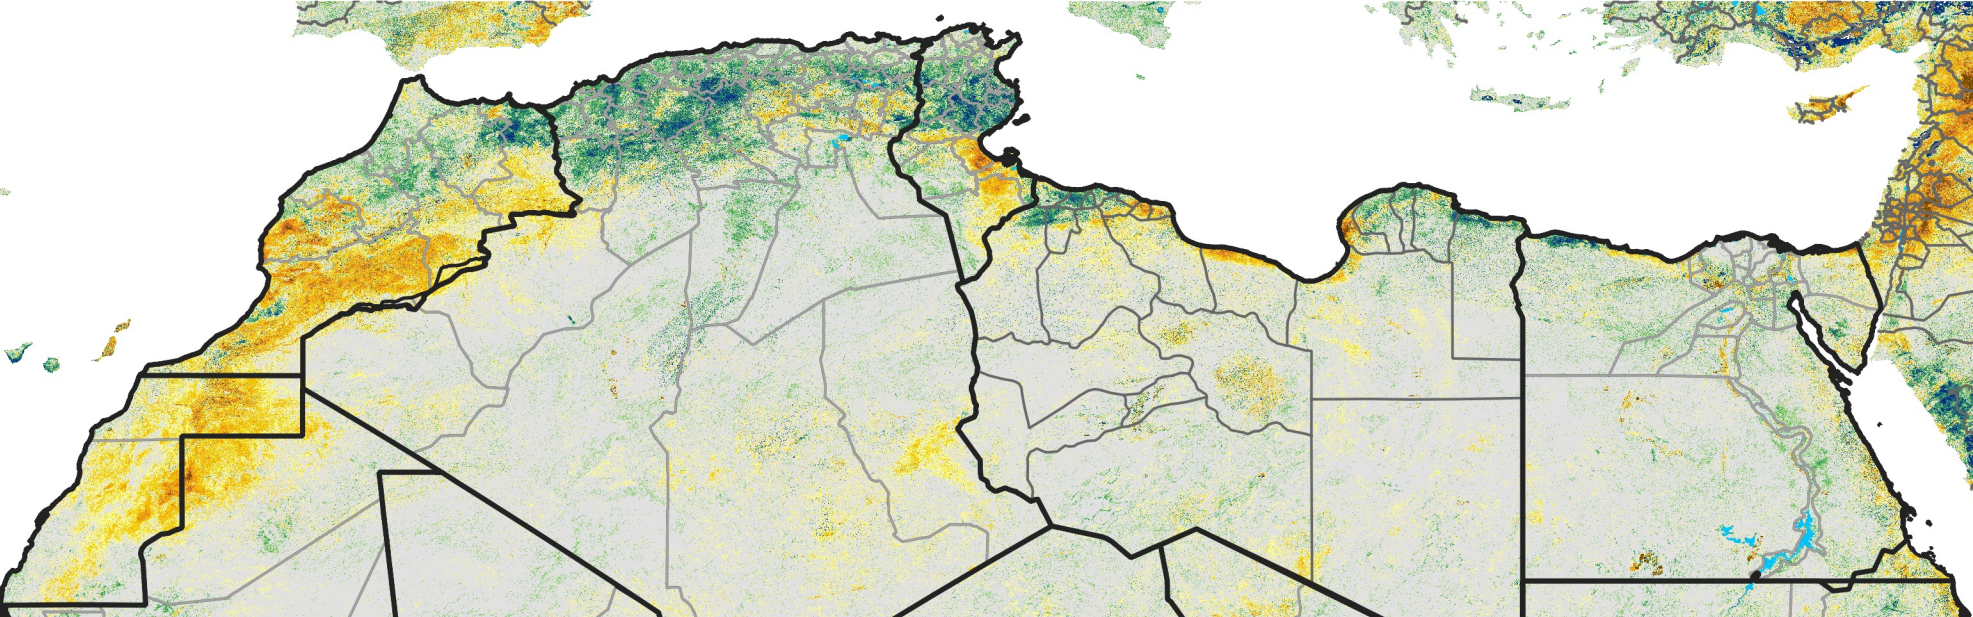

North Africa Percent of Mean NDVI

2014 / Mean (2012 - 2021)
Period 13 / Feb 26 - Mar 05, 2014

Percent of Normal