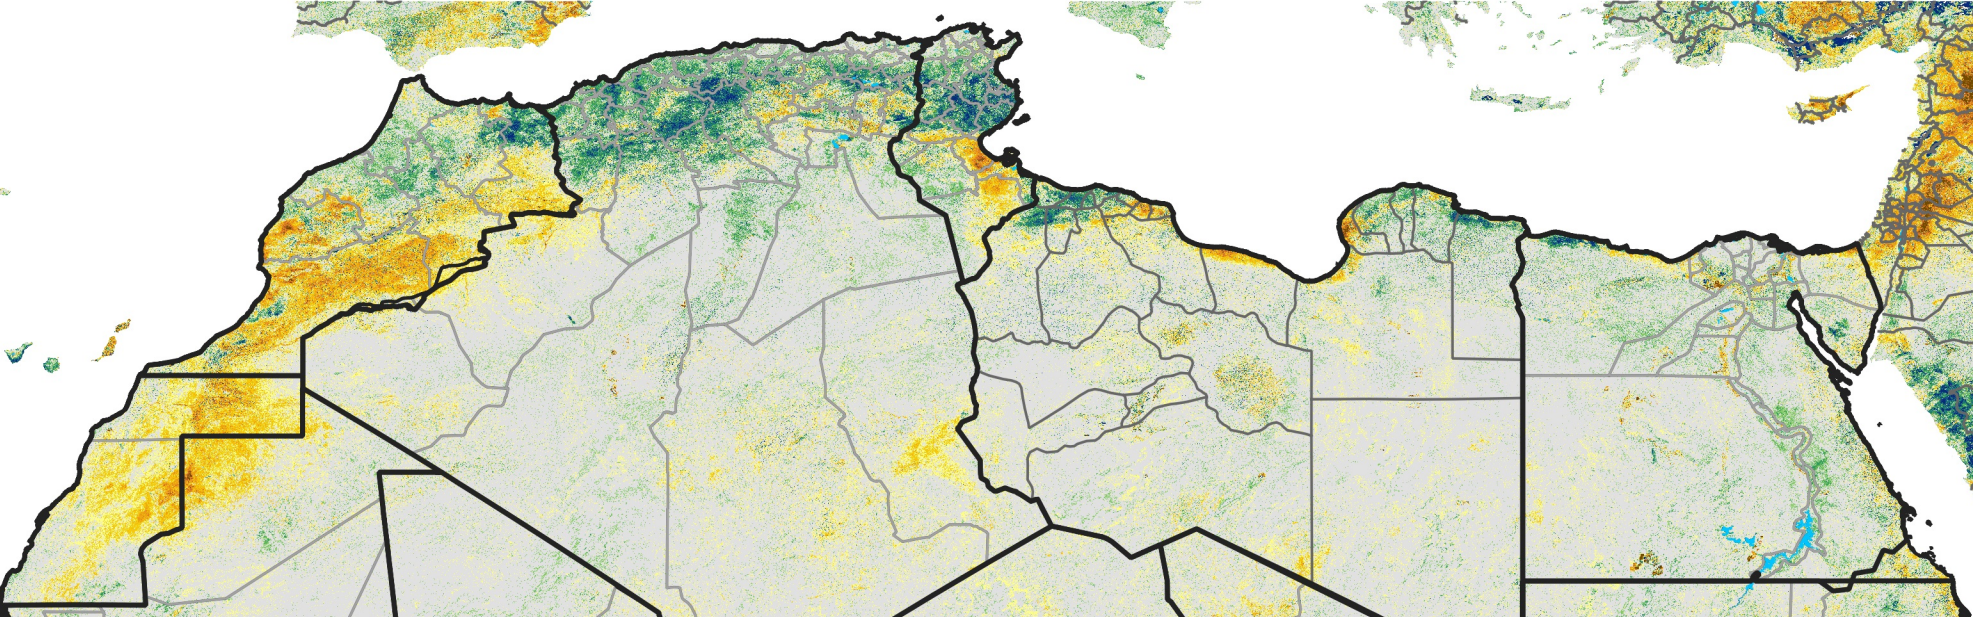

North Africa Percent of Mean NDVI

2014 / Mean (2012 - 2021)
Period 14 / Mar 01 - 10, 2014

Percent of Normal