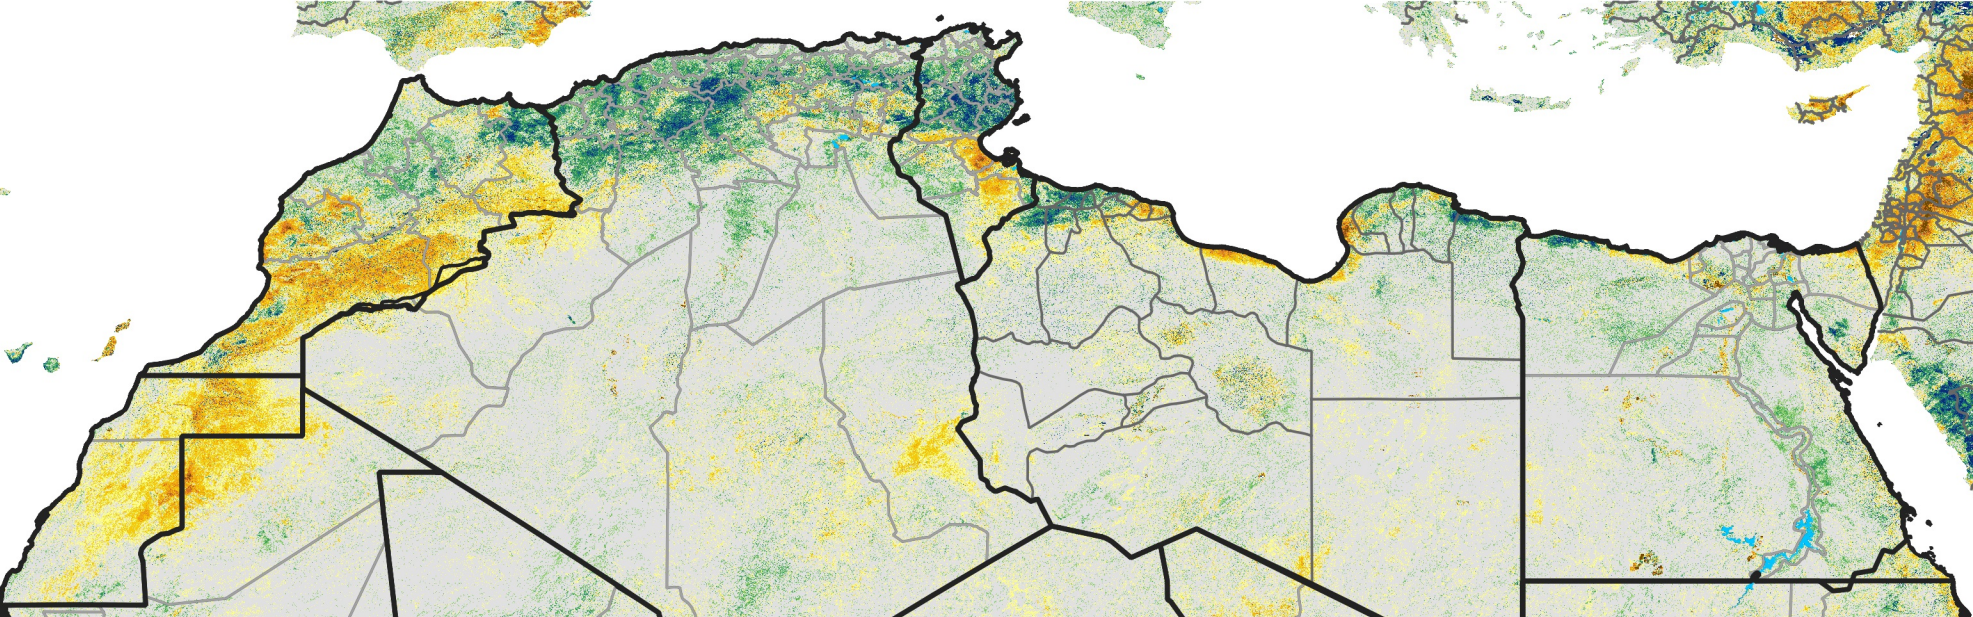

North Africa Percent of Mean NDVI

2014 / Mean (2012 - 2021)
Period 15 / Mar 06 - 15, 2014

Percent of Normal