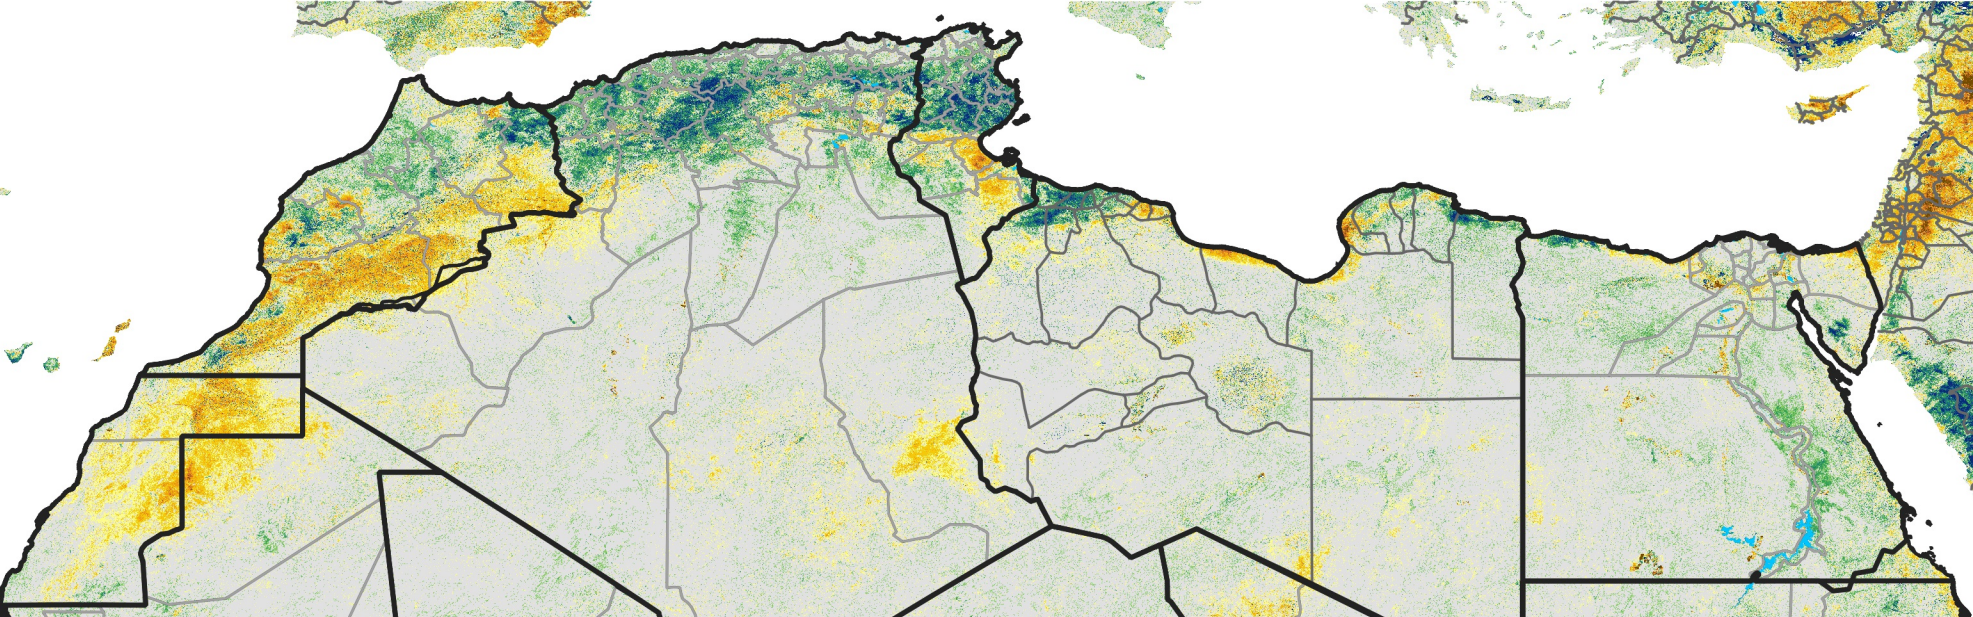

North Africa Percent of Mean NDVI

2014 / Mean (2012 - 2021)
Period 17 / Mar 16 - 25, 2014

Percent of Normal