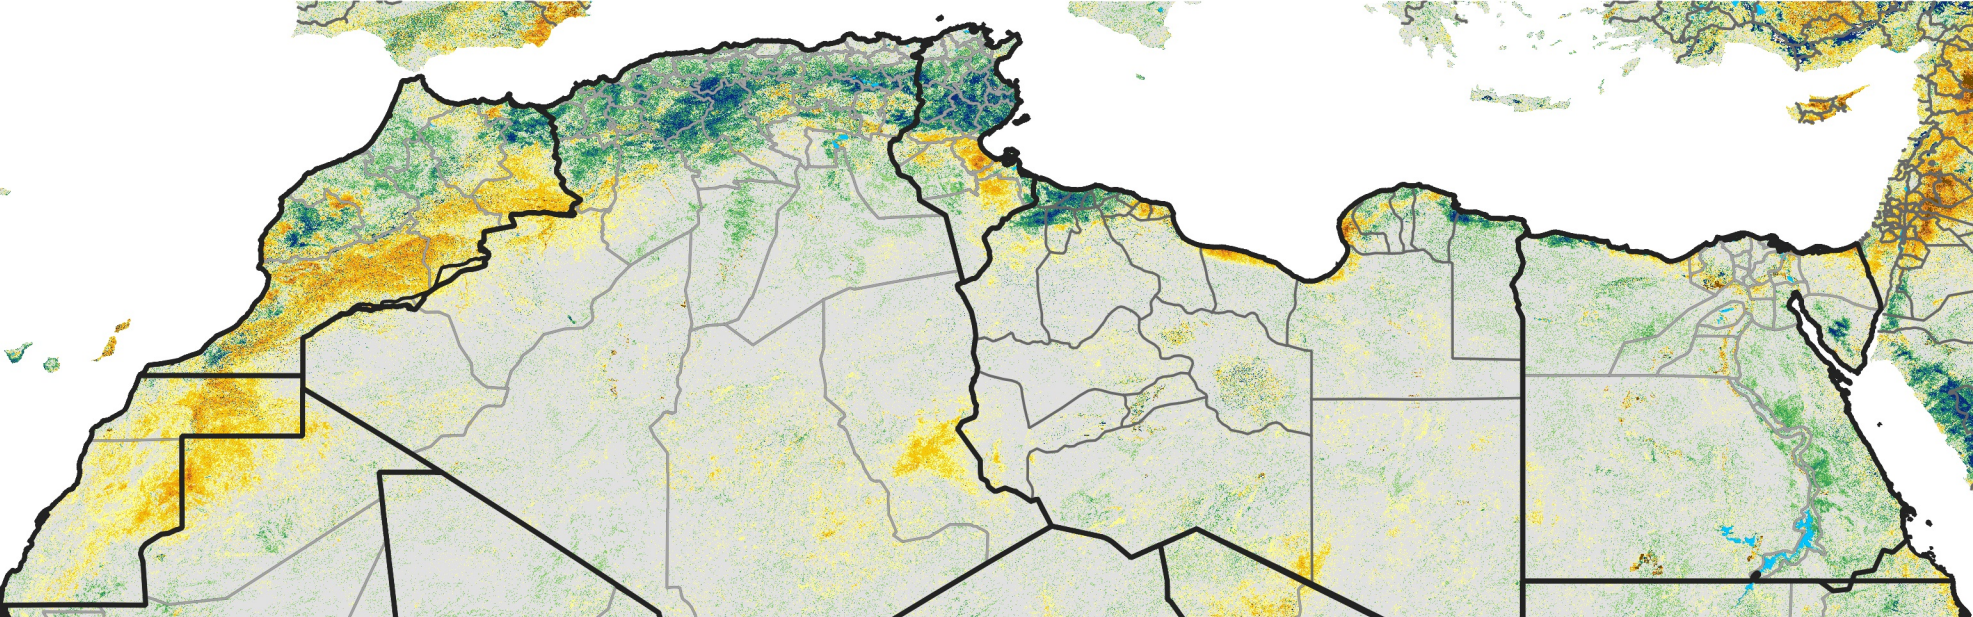

North Africa Percent of Mean NDVI

2014 / Mean (2012 - 2021)
Period 18 / Mar 21 - 31, 2014

Percent of Normal