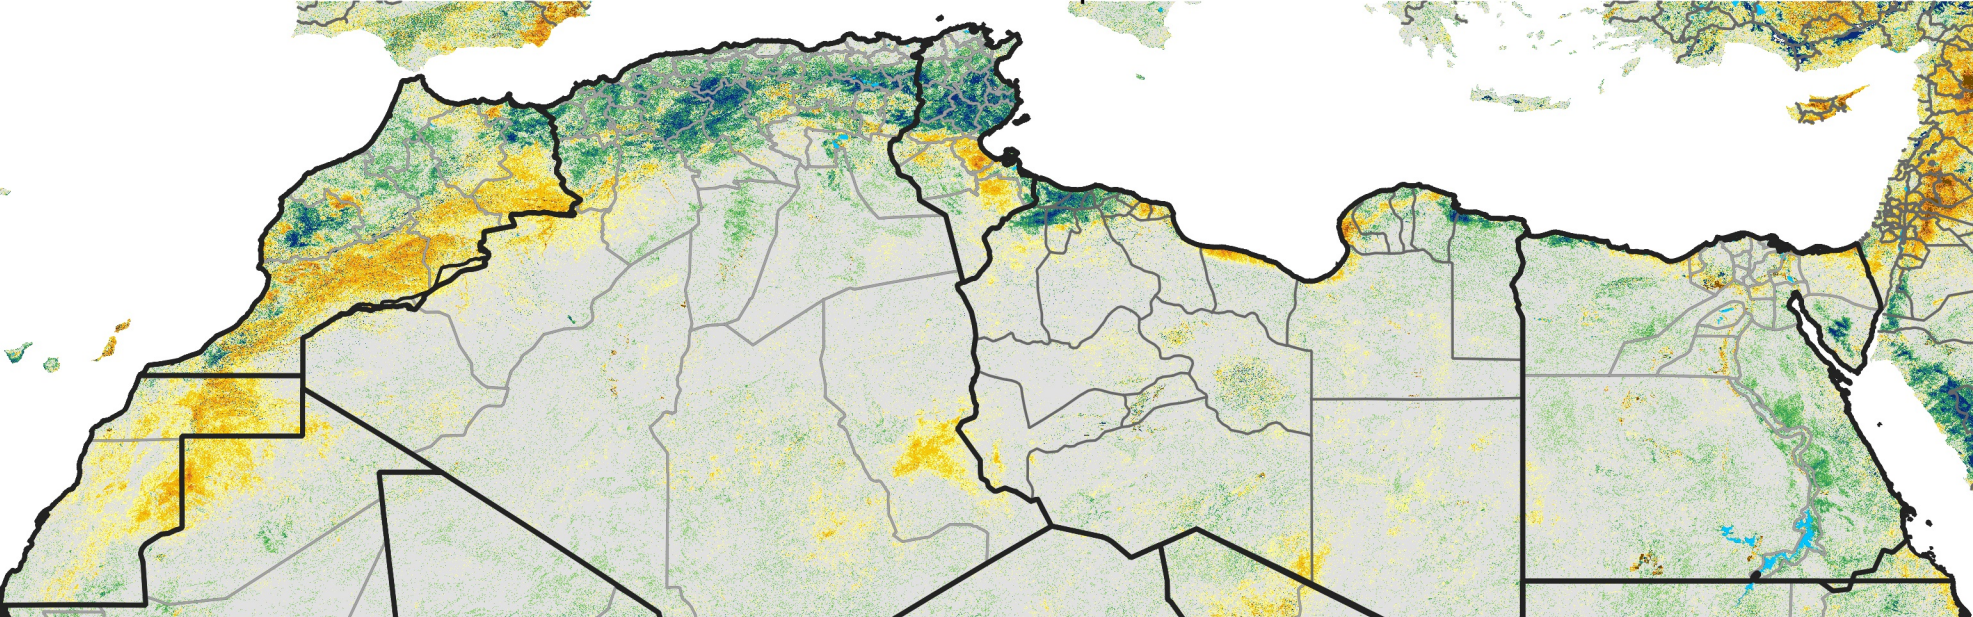

North Africa Percent of Mean NDVI

2014 / Mean (2012 - 2021)
Period 19 / Mar 26 - Apr 05, 2014

Percent of Normal