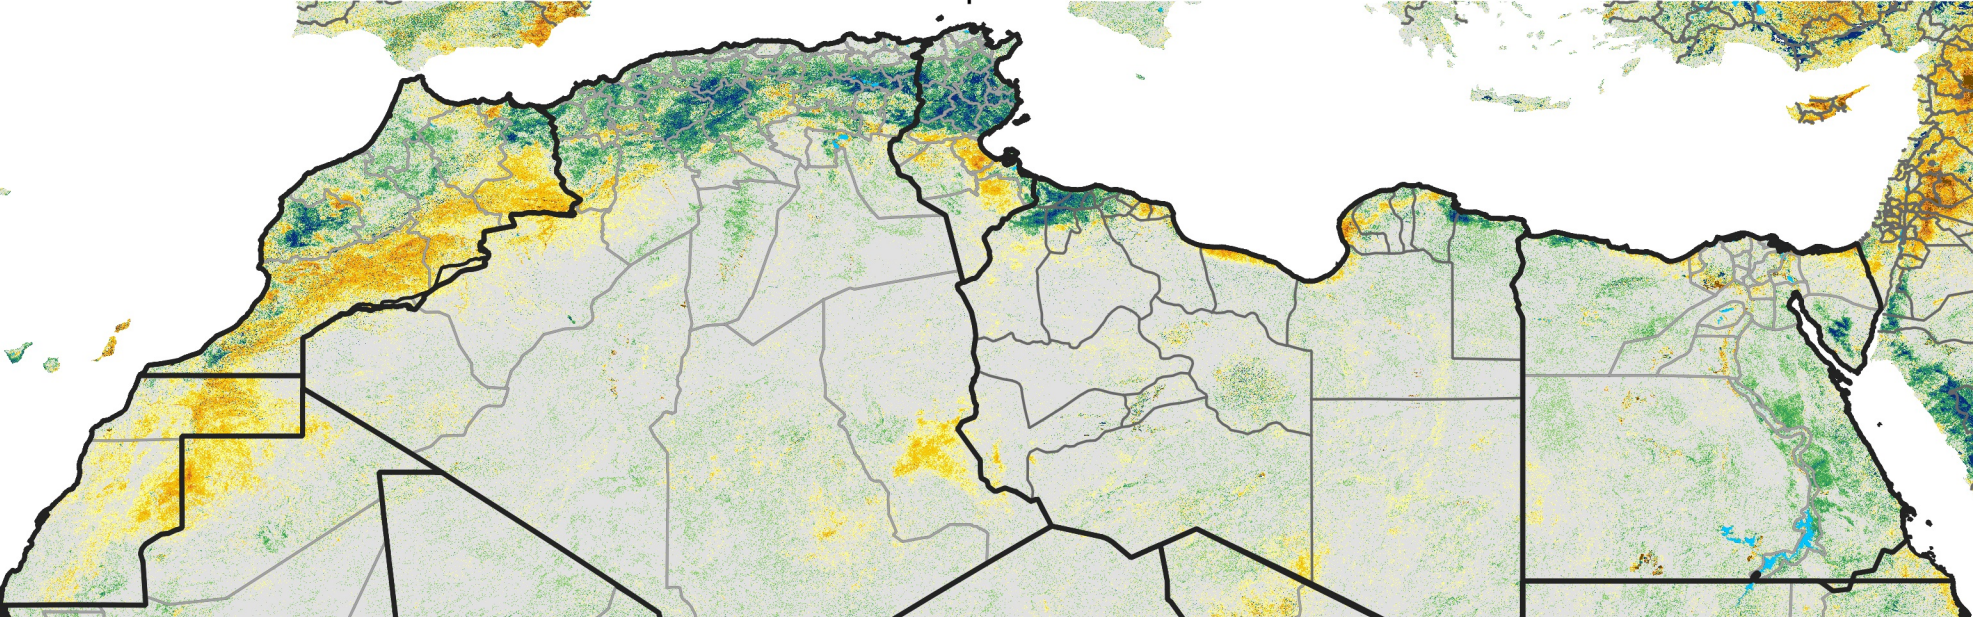

North Africa Percent of Mean NDVI

2014 / Mean (2012 - 2021)
Period 20 / Apr 01 - 10, 2014

Percent of Normal