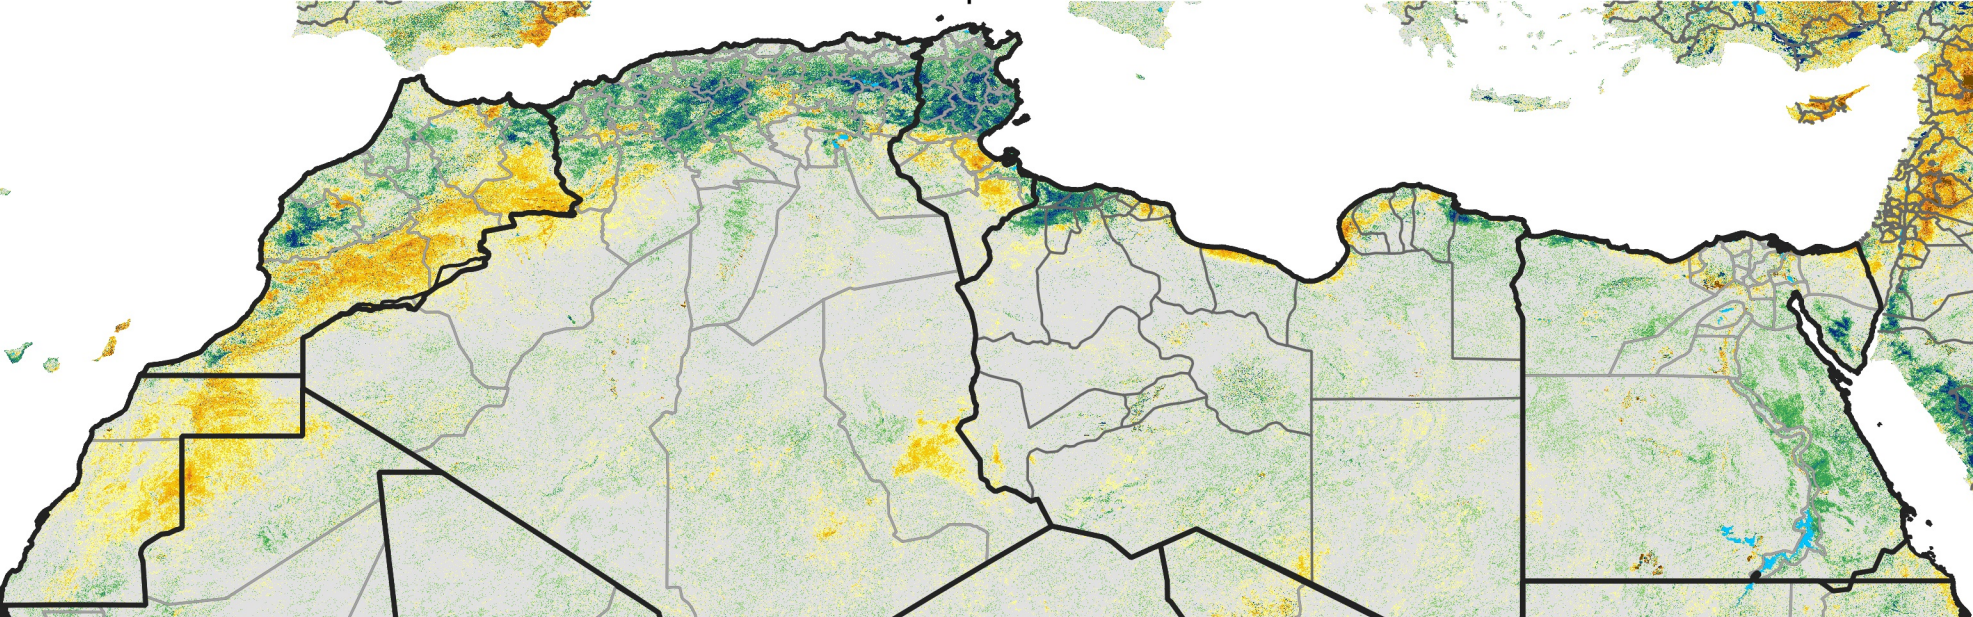

North Africa Percent of Mean NDVI

2014 / Mean (2012 - 2021)
Period 21 / Apr 06 - 15, 2014

Percent of Normal