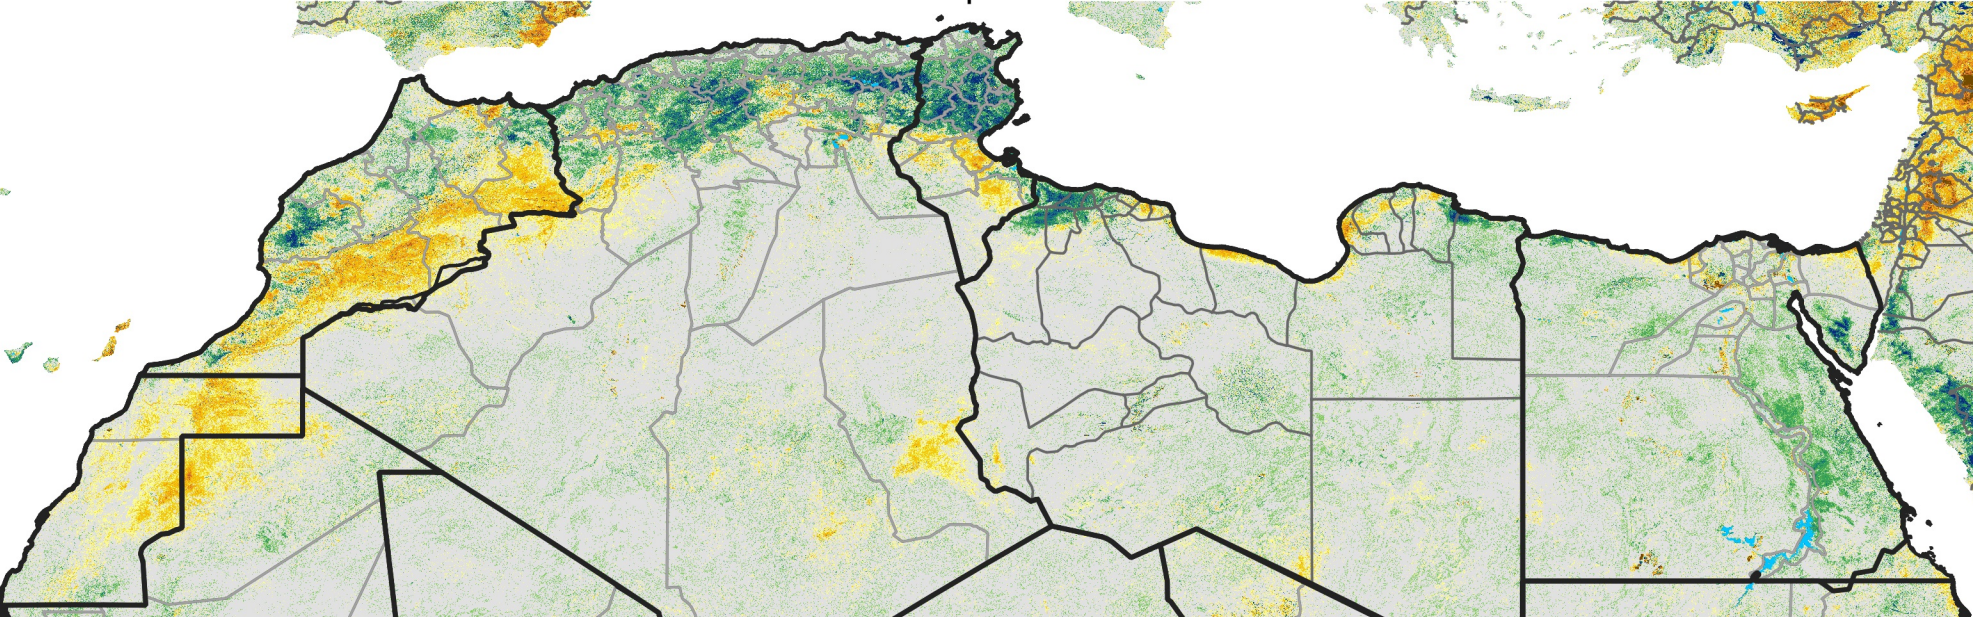

North Africa Percent of Mean NDVI

2014 / Mean (2012 - 2021)
Period 22 / Apr 11 - 20, 2014

Percent of Normal