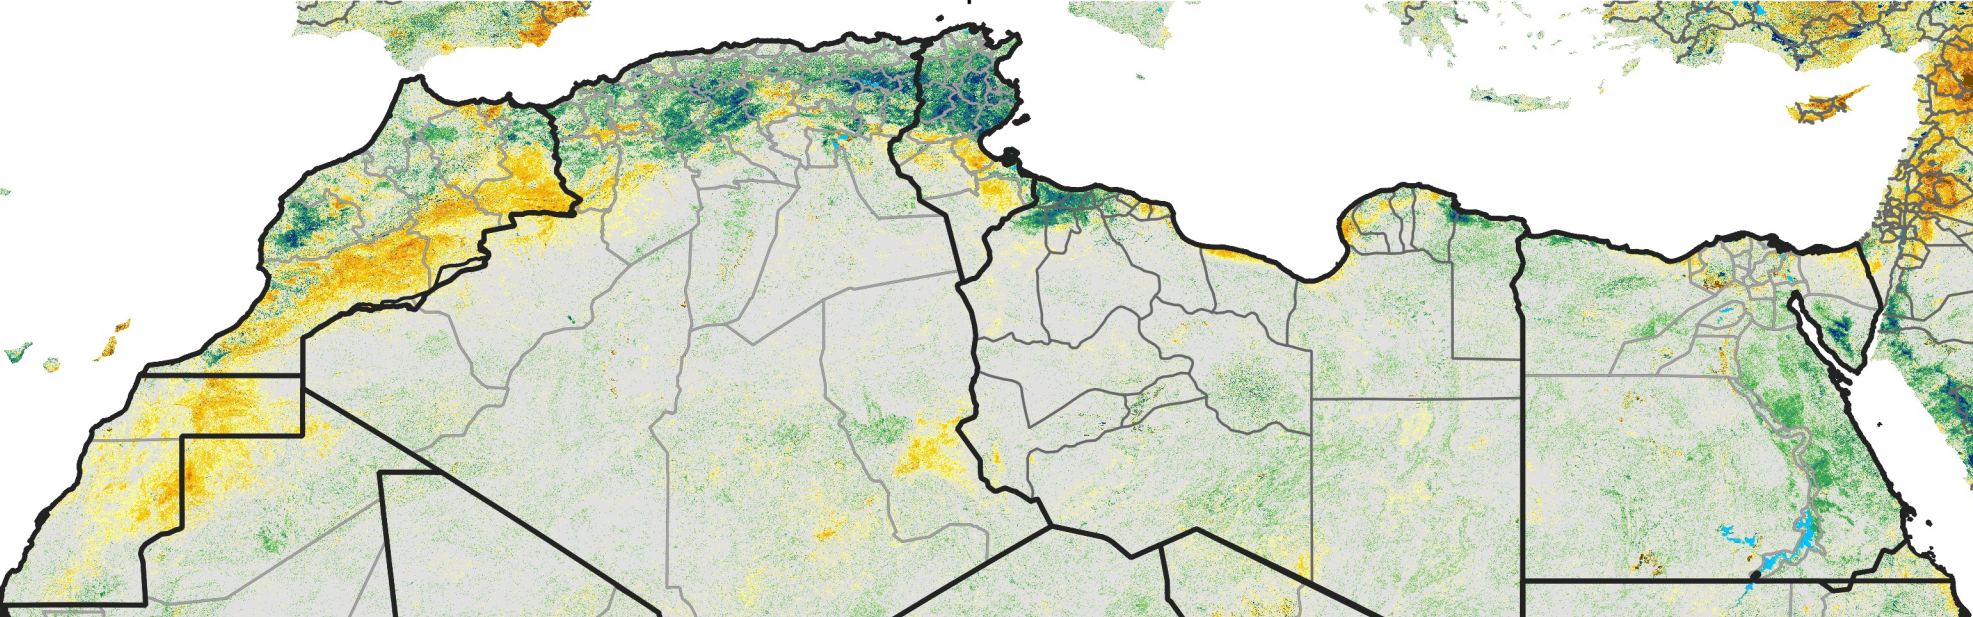

# North Africa Percent of Mean NDVI

2014 / Mean (2012 - 2021)  
Period 23 / Apr 16 - 25, 2014