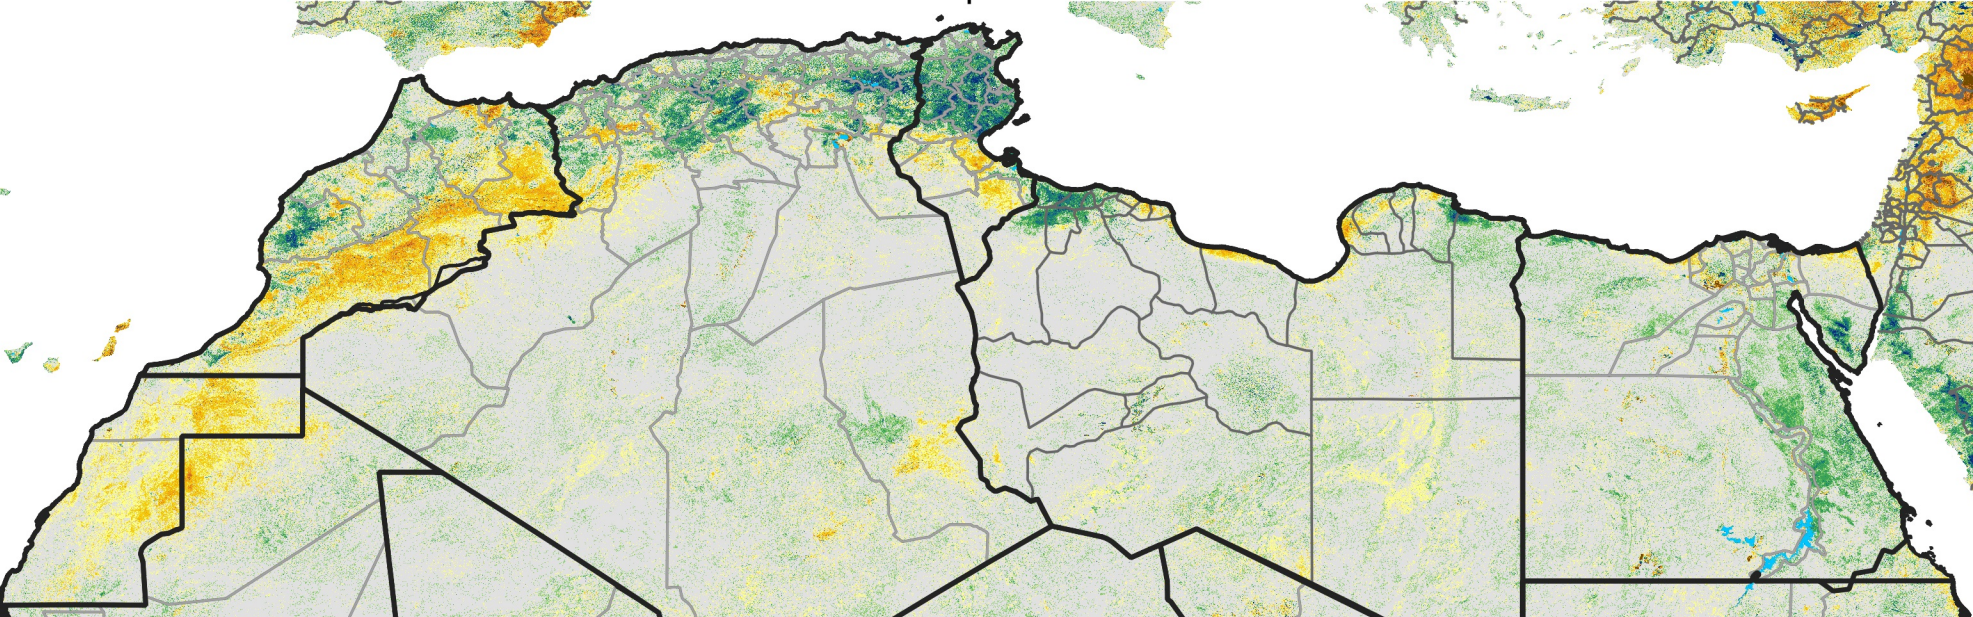

North Africa Percent of Mean NDVI

2014 / Mean (2012 - 2021)
Period 24 / Apr 21 - 30, 2014

Percent of Normal