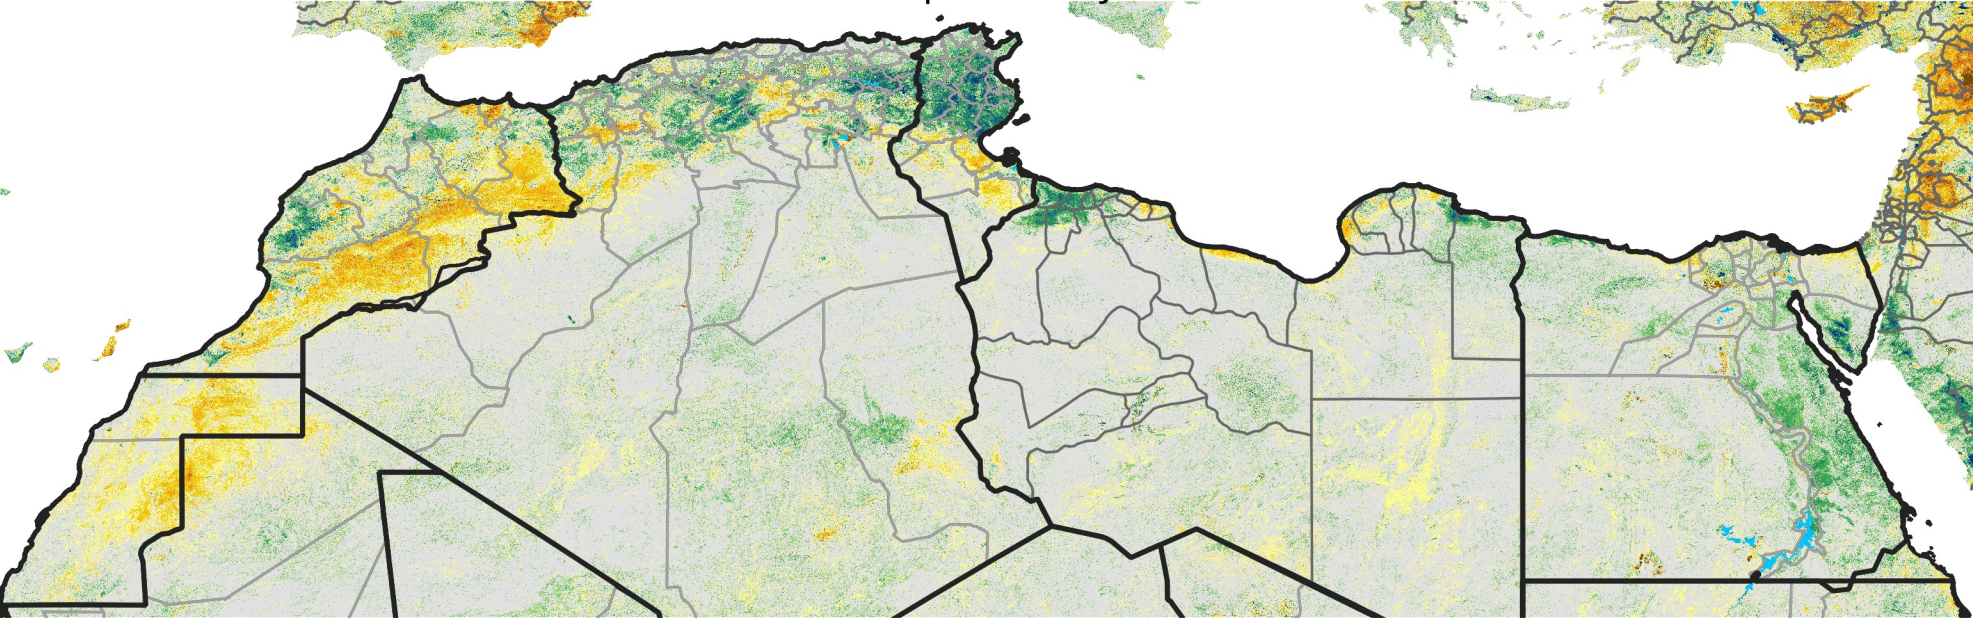

North Africa Percent of Mean NDVI

2014 / Mean (2012 - 2021)
Period 25 / Apr 26 - May 05, 2014

Percent of Normal