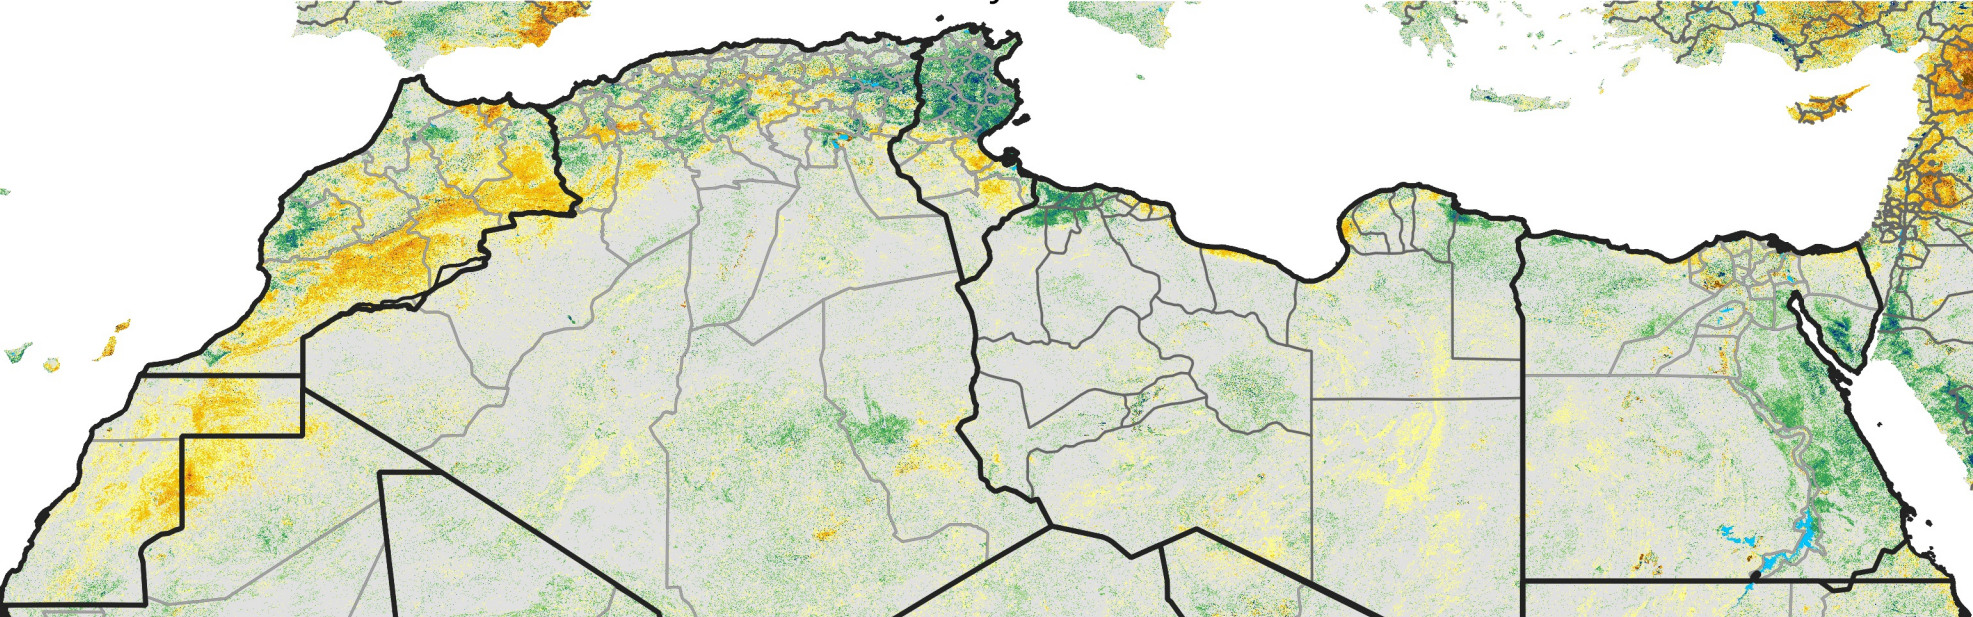

North Africa Percent of Mean NDVI

2014 / Mean (2012 - 2021)
Period 26 / May 01 - 10, 2014

Percent of Normal