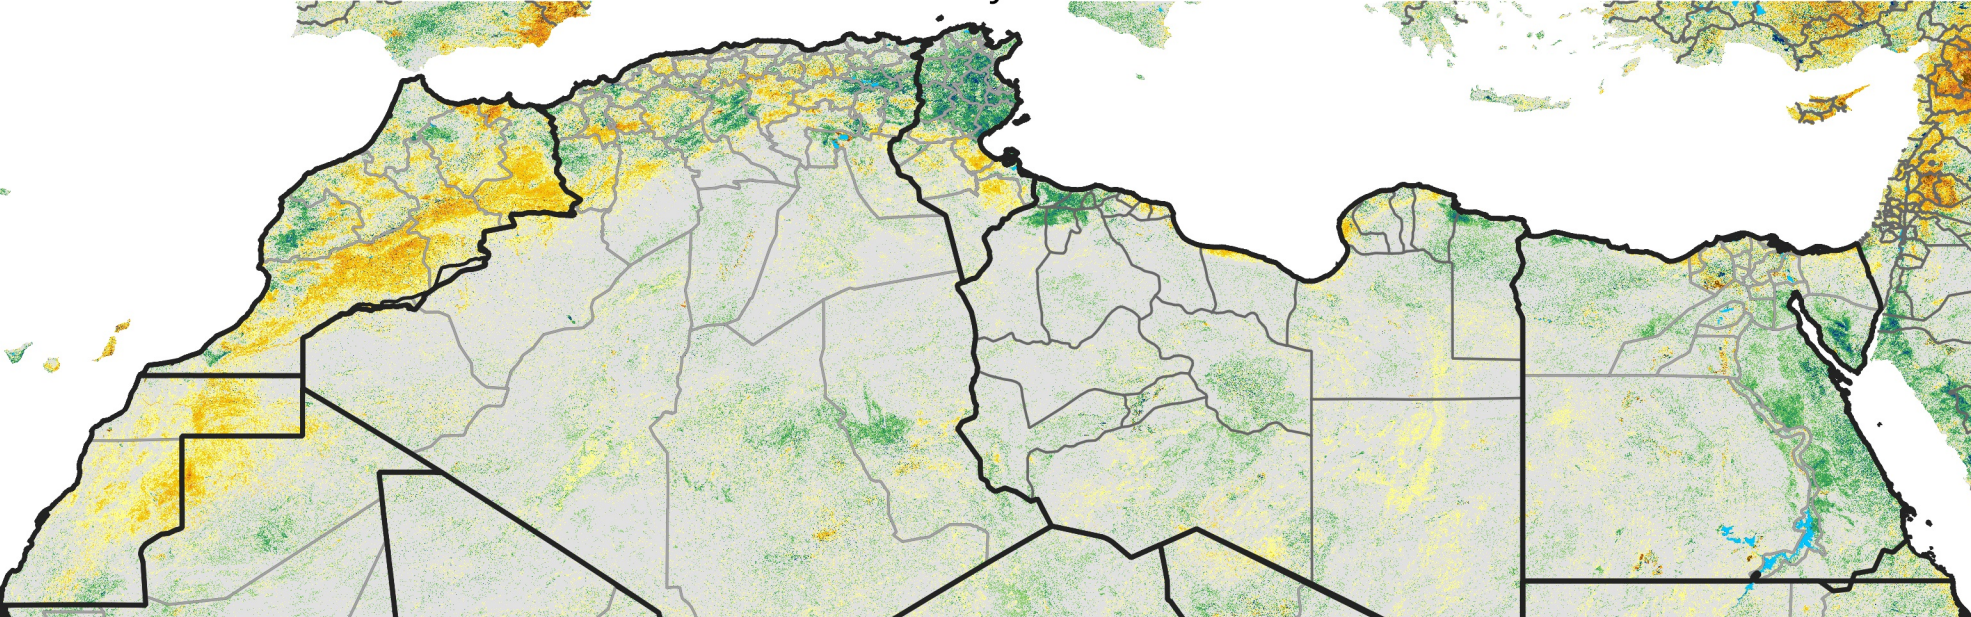

North Africa Percent of Mean NDVI

2014 / Mean (2012 - 2021)
Period 27 / May 06 - 15, 2014

Percent of Normal