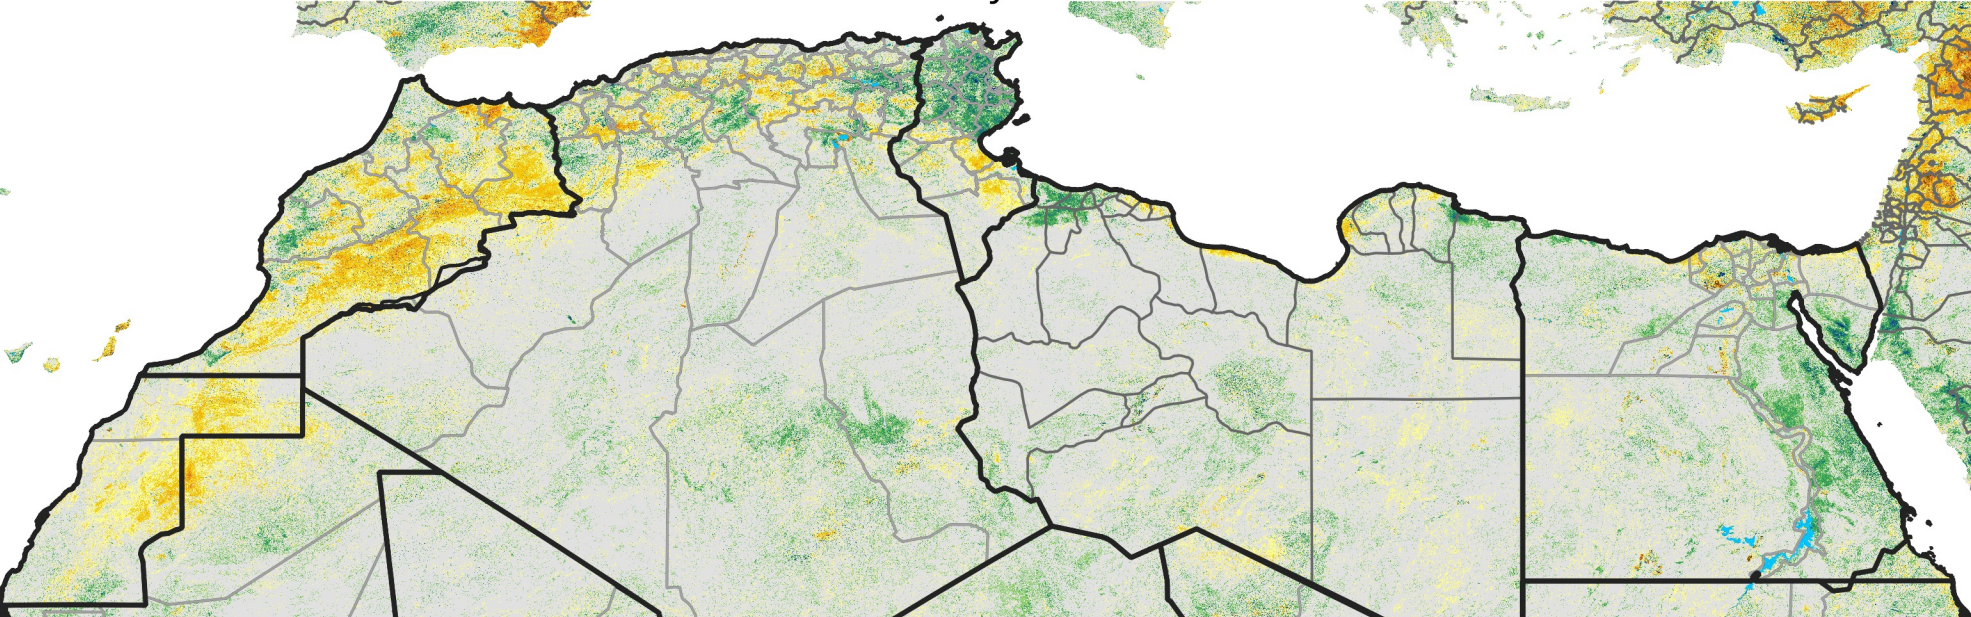

North Africa Percent of Mean NDVI

2014 / Mean (2012 - 2021)
Period 28 / May 11 - 20, 2014

Percent of Normal