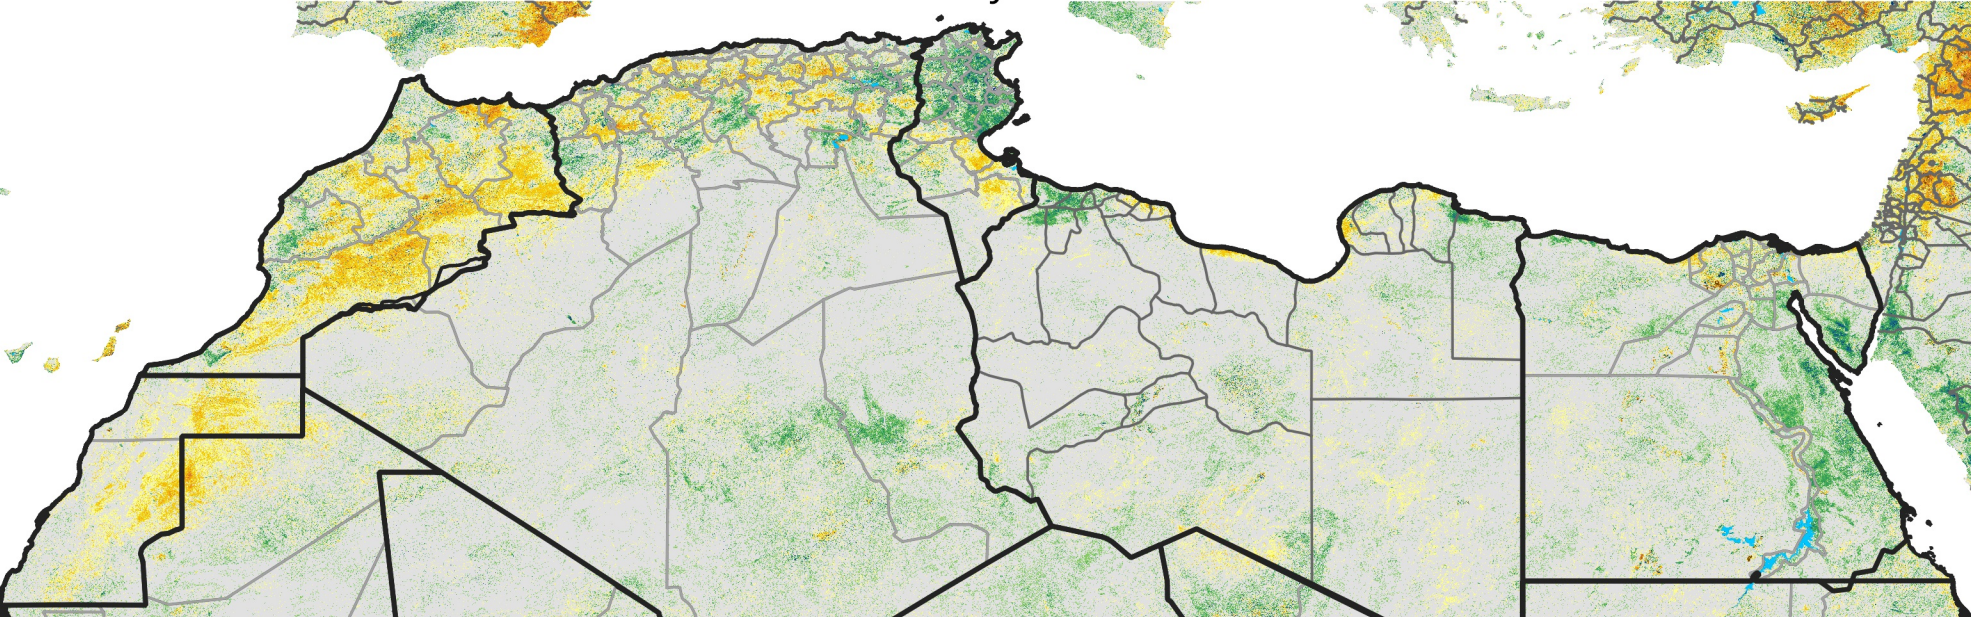

North Africa Percent of Mean NDVI

2014 / Mean (2012 - 2021)
Period 29 / May 16 - 25, 2014

Percent of Normal