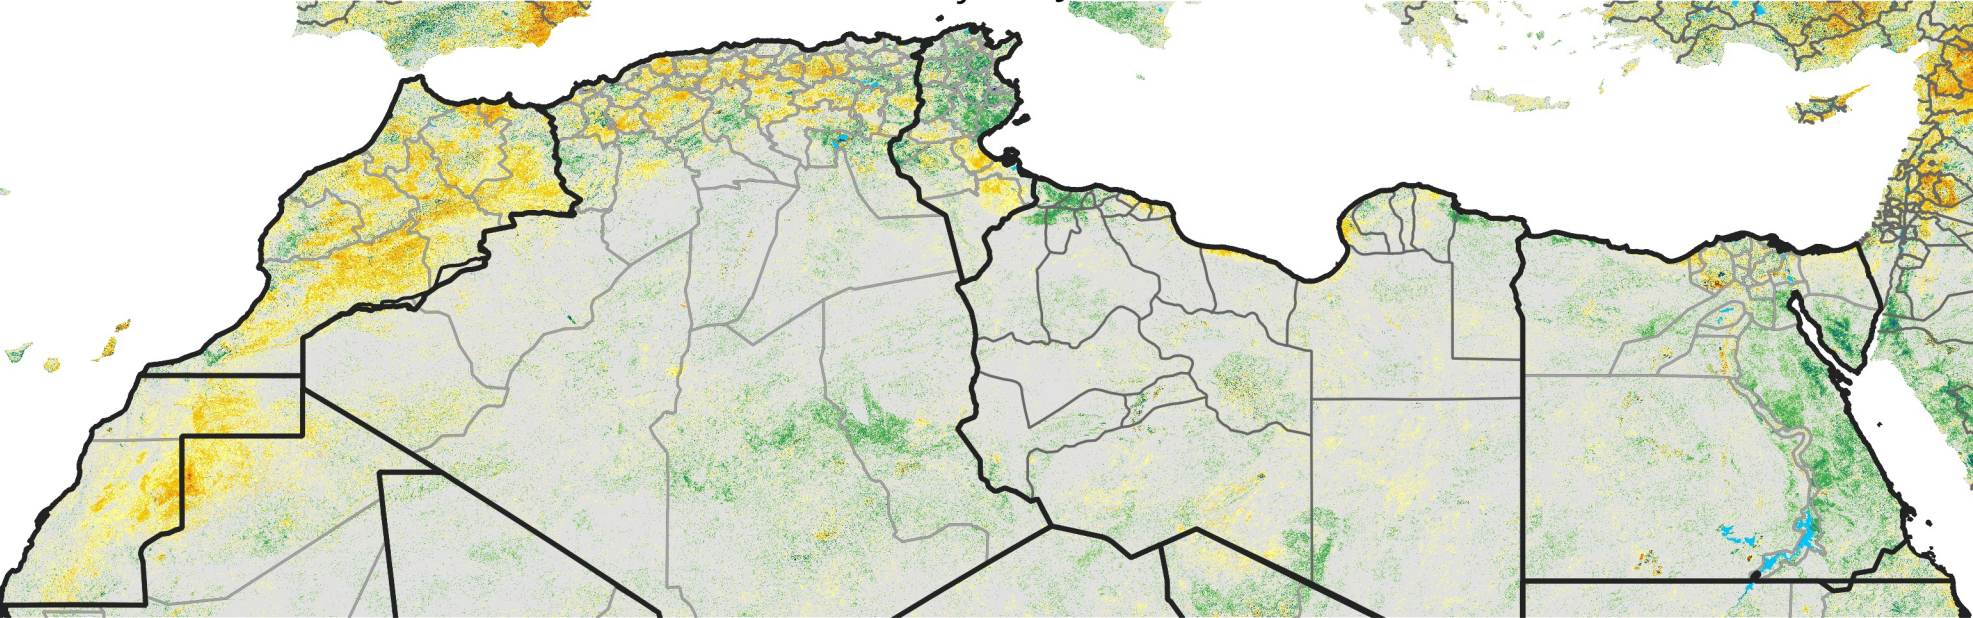

# North Africa Percent of Mean NDVI

2014 / Mean (2012 - 2021)  
Period 31 / May 26 - Jun 05, 2014