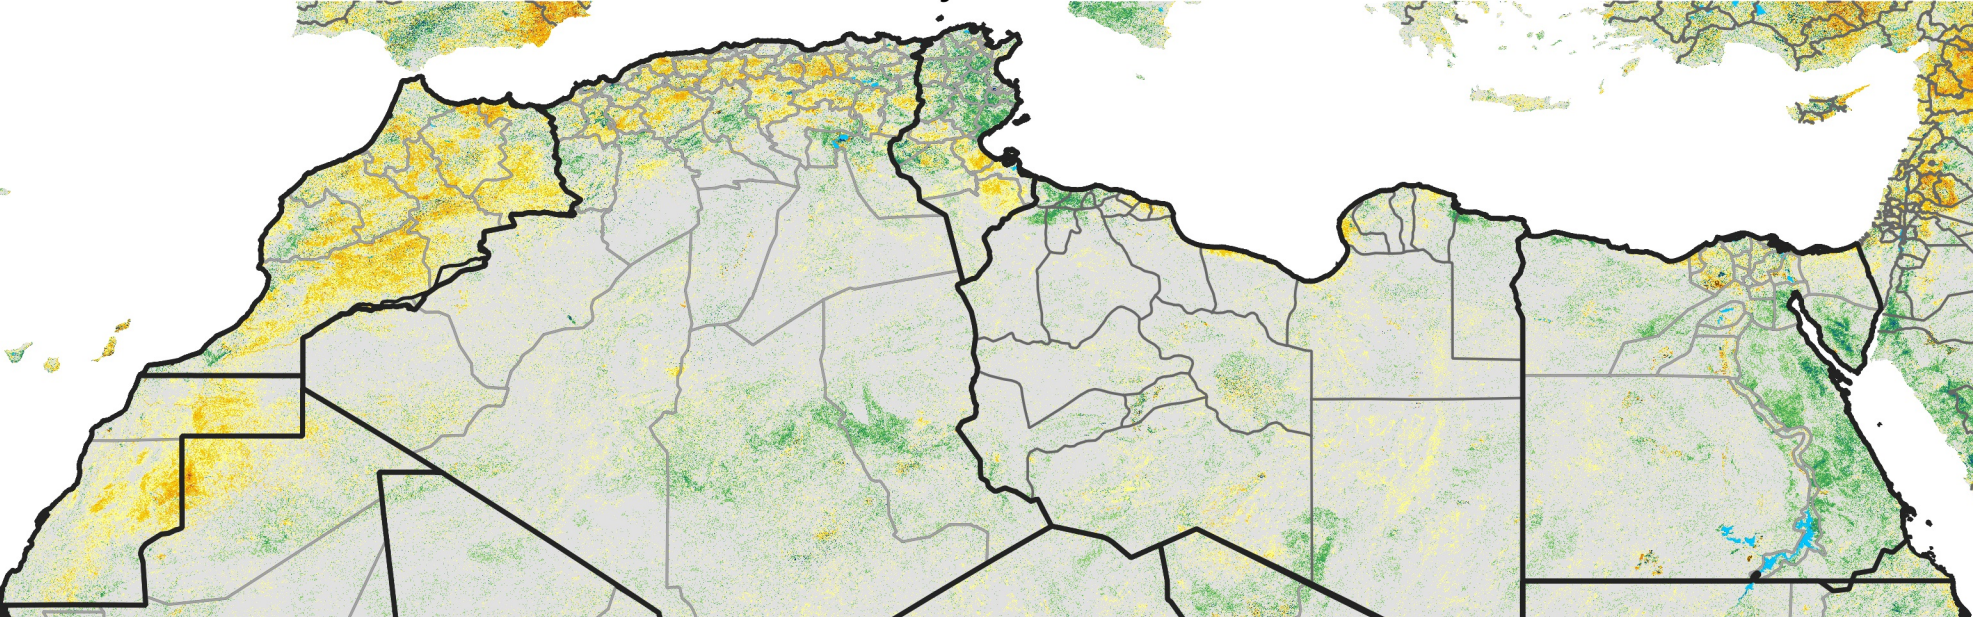

North Africa Percent of Mean NDVI

2014 / Mean (2012 - 2021)

Period 32 / Jun 01 - 10, 2014

Percent of Normal