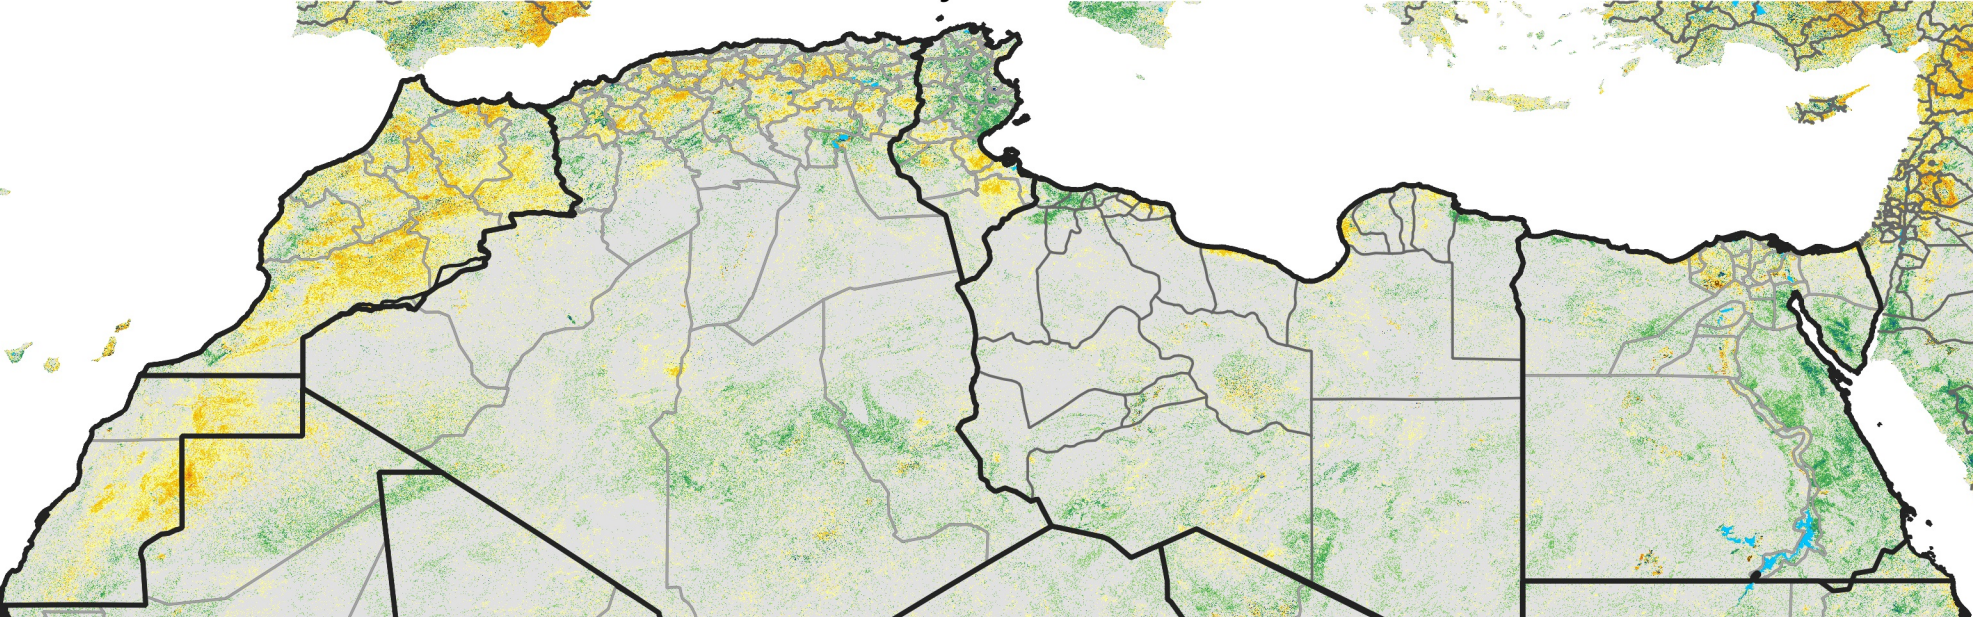

North Africa Percent of Mean NDVI

2014 / Mean (2012 - 2021)

Period 33 / Jun 06 - 15, 2014

Percent of Normal