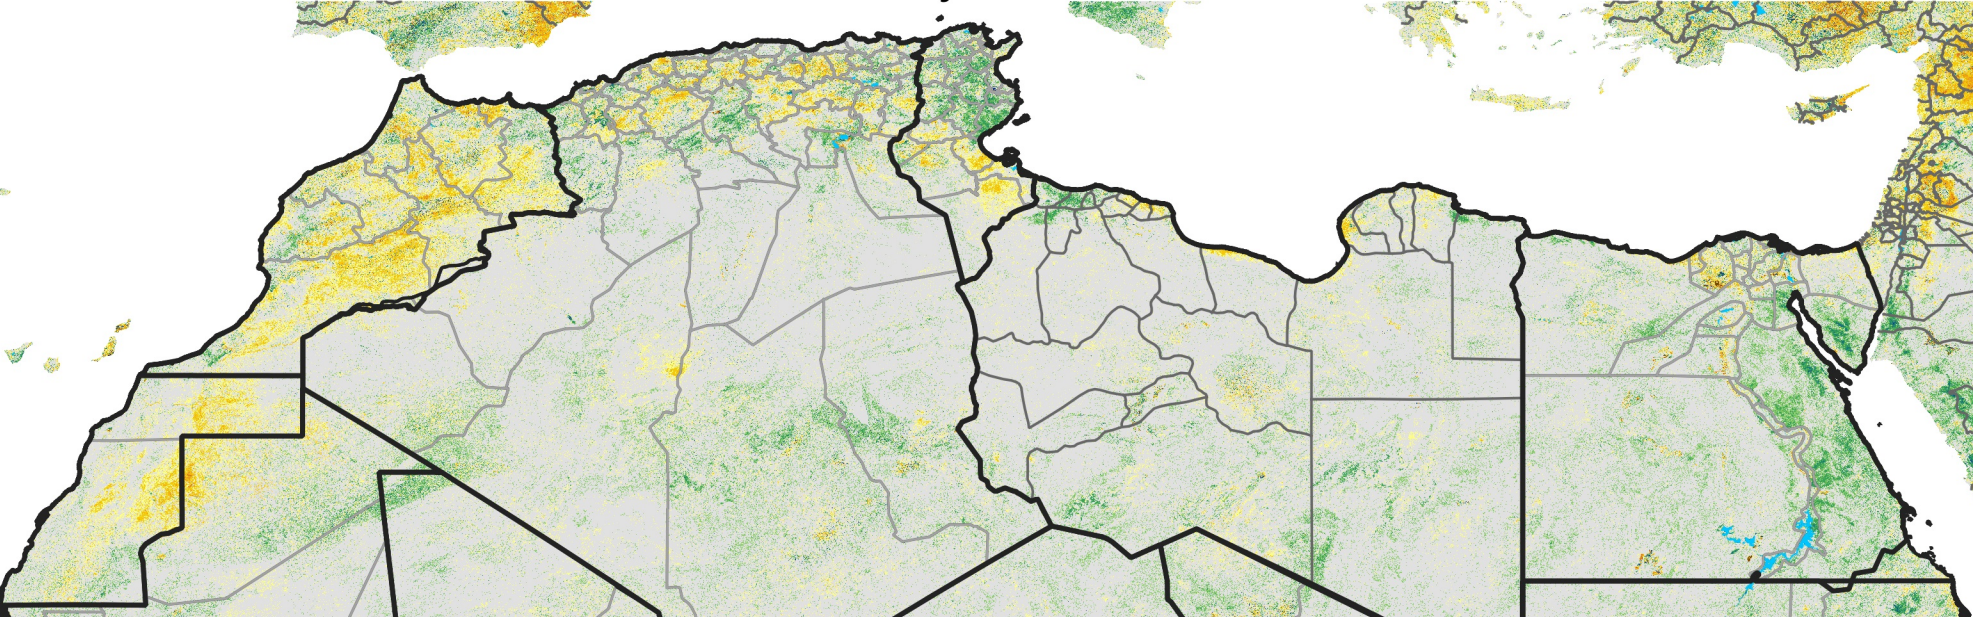

North Africa Percent of Mean NDVI

2014 / Mean (2012 - 2021)

Period 34 / Jun 11 - 20, 2014

Percent of Normal