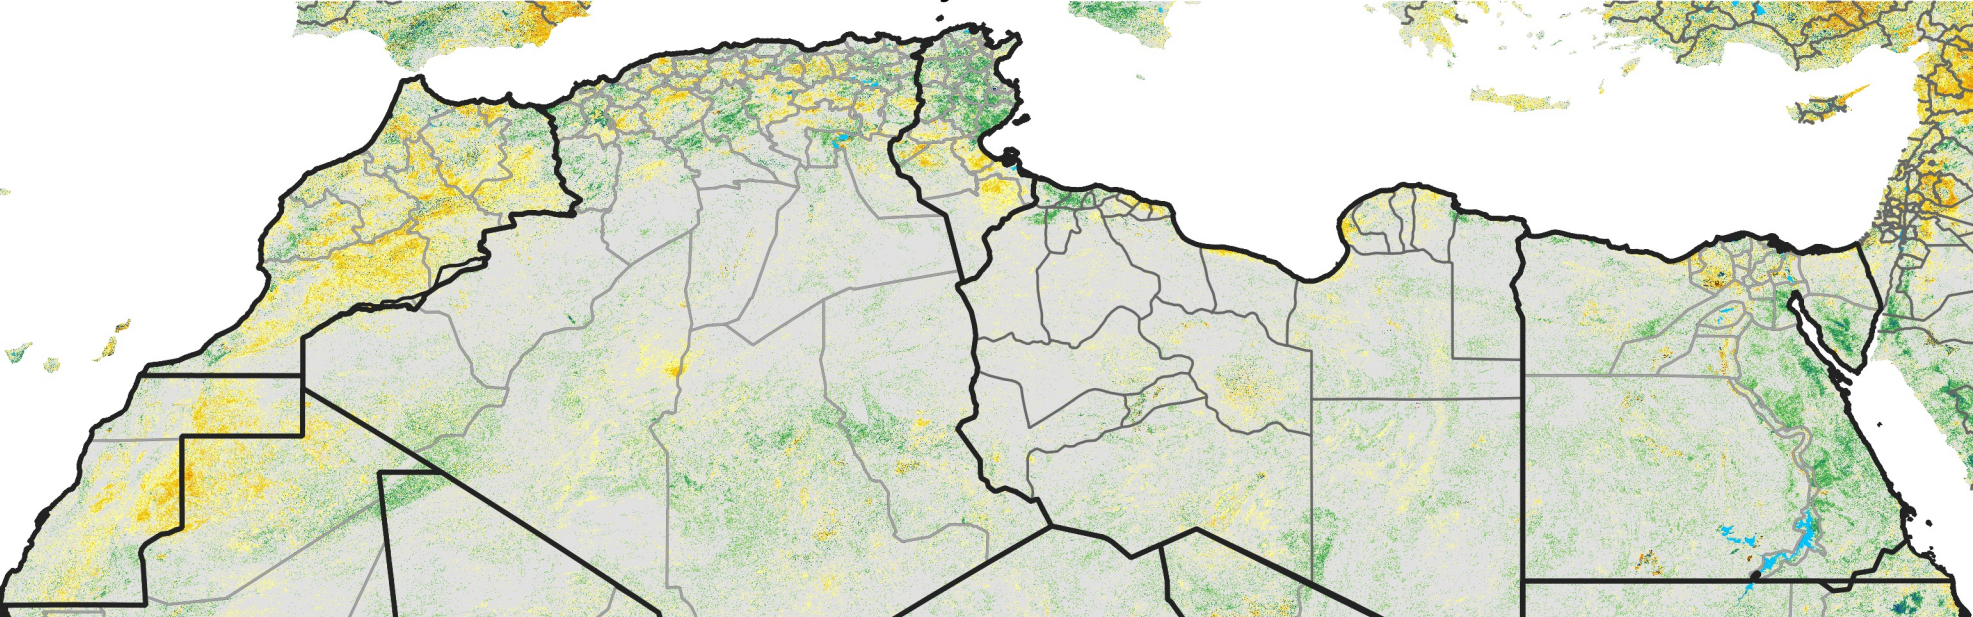

North Africa Percent of Mean NDVI

2014 / Mean (2012 - 2021)

Period 35 / Jun 16 - 25, 2014

Percent of Normal