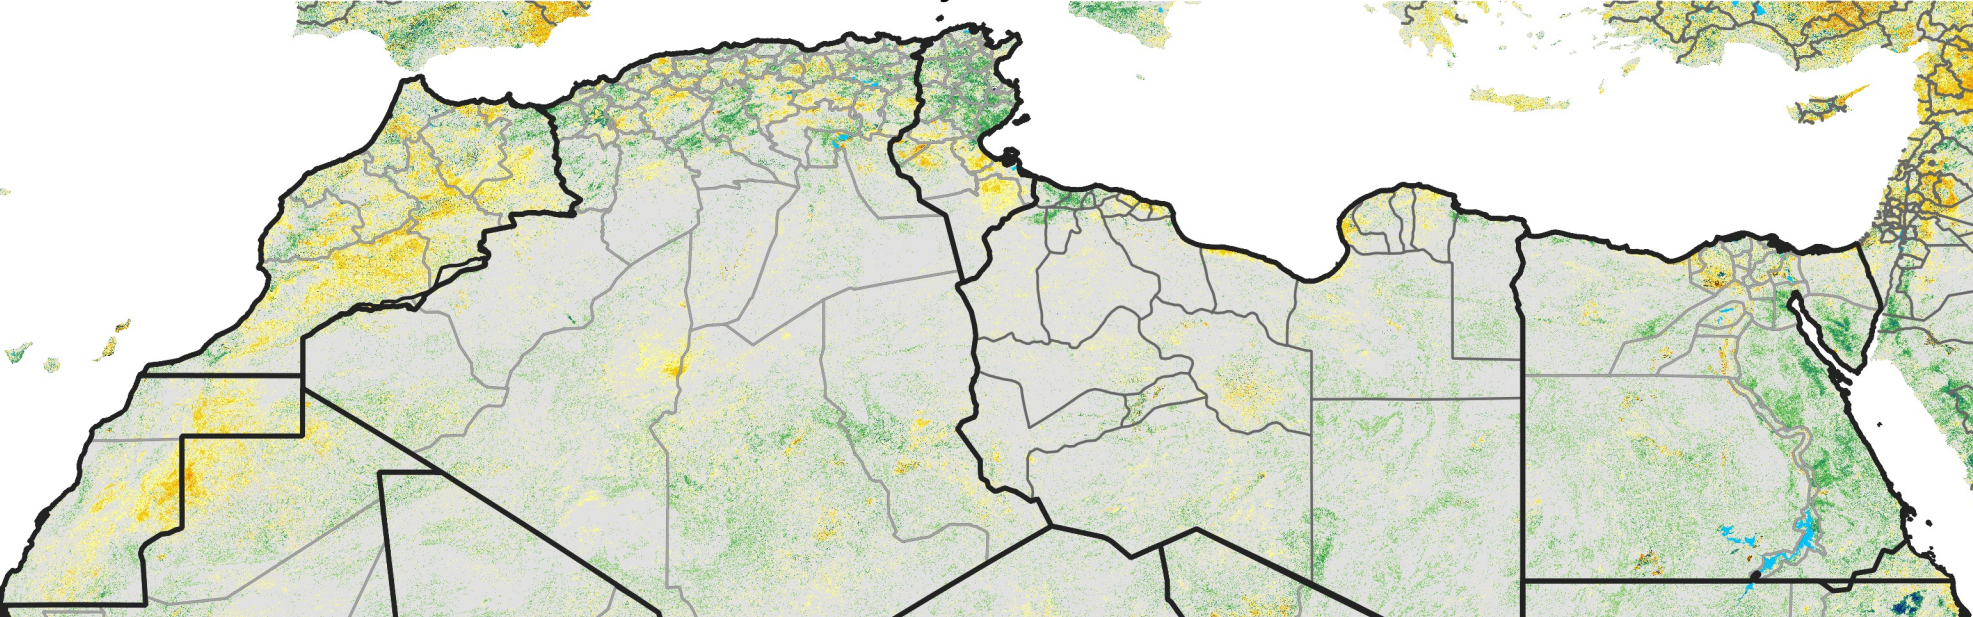

North Africa Percent of Mean NDVI

2014 / Mean (2012 - 2021)

Period 36 / Jun 21 - 30, 2014

Percent of Normal