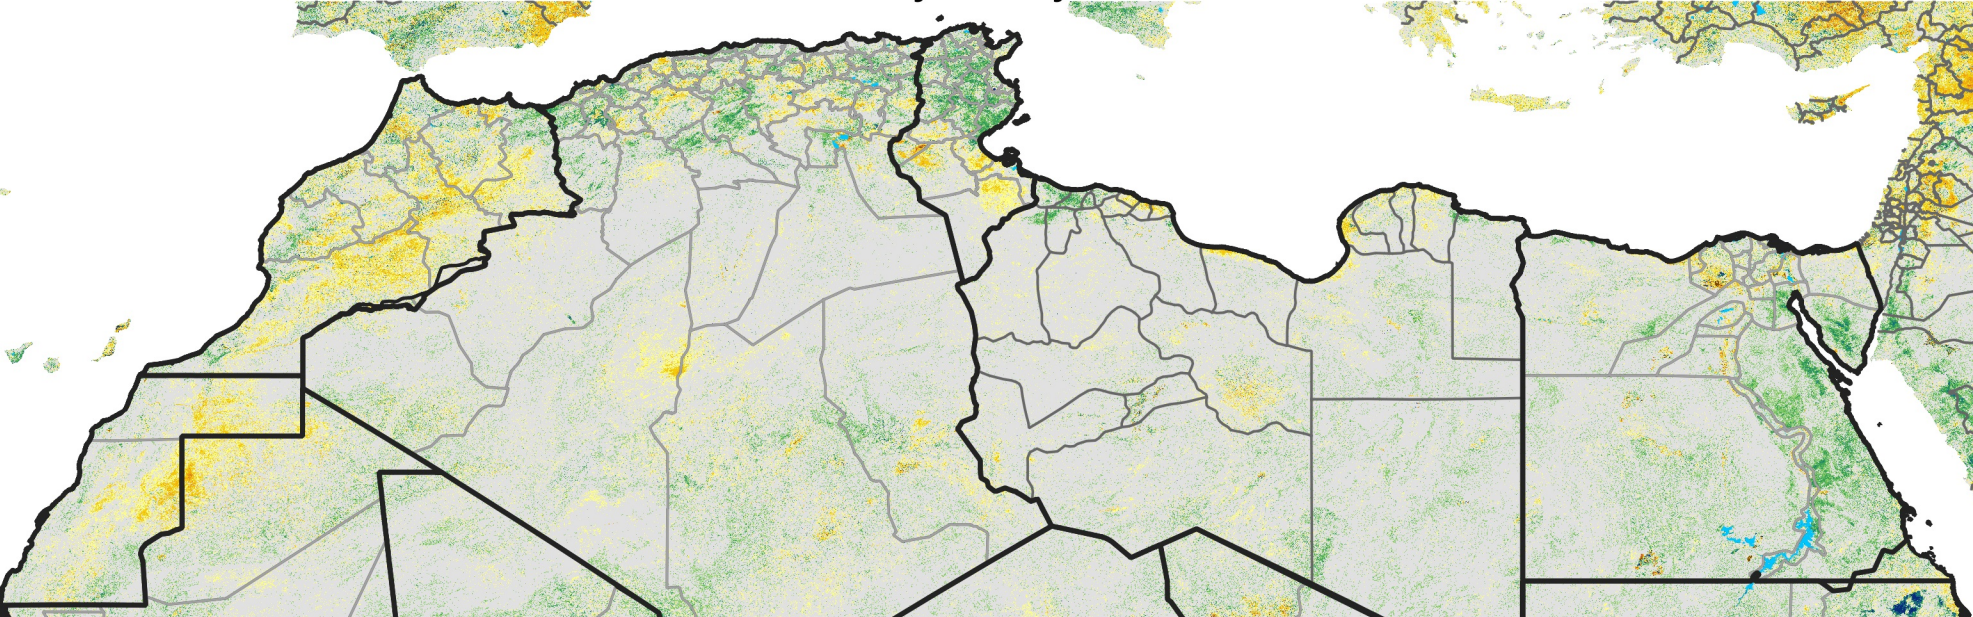

North Africa Percent of Mean NDVI

2014 / Mean (2012 - 2021)
Period 37 / Jun 26 - Jul 05, 2014

Percent of Normal