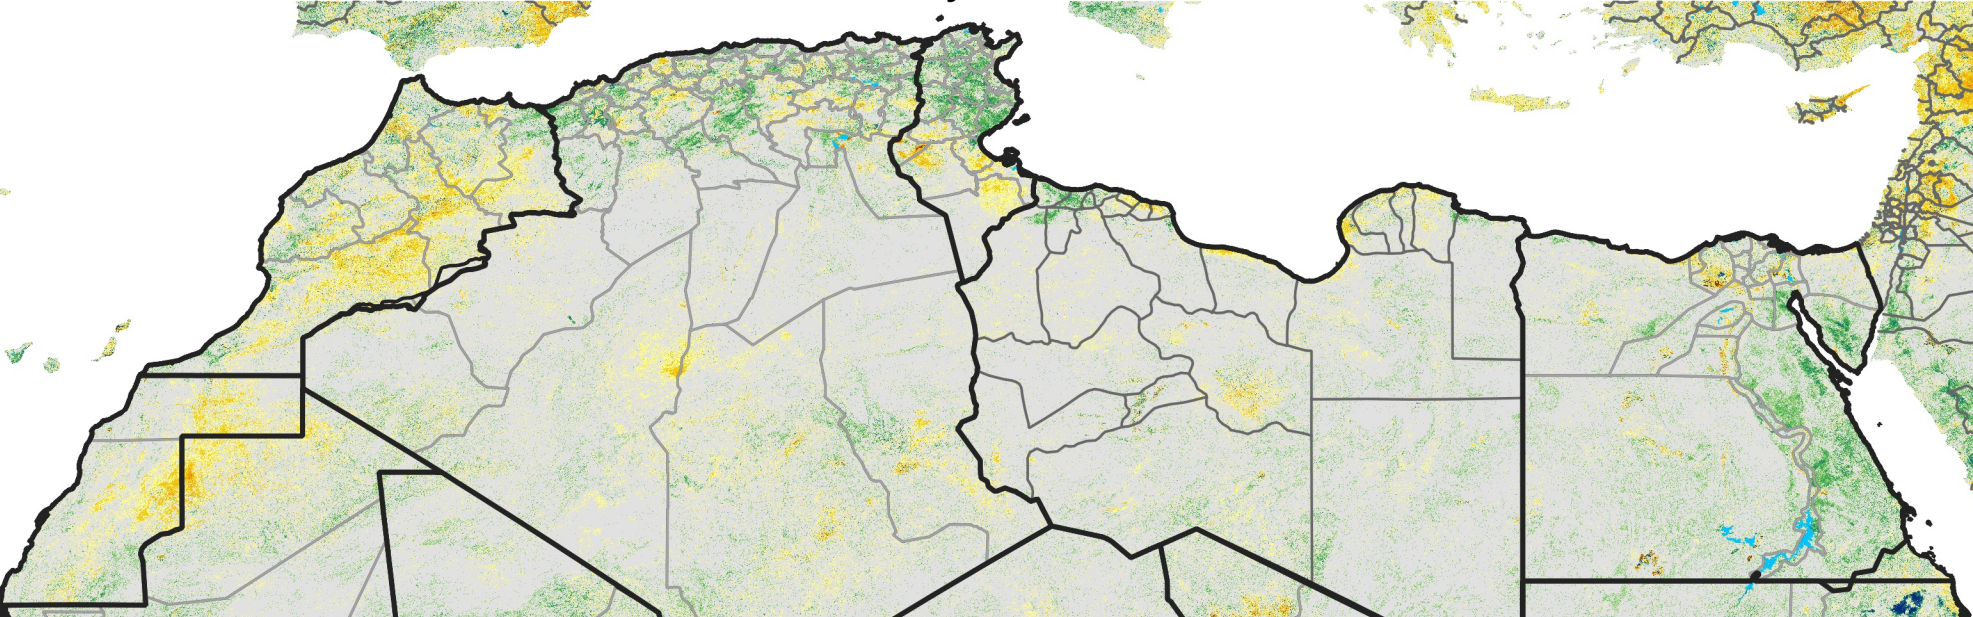

# North Africa Percent of Mean NDVI

2014 / Mean (2012 - 2021)

Period 38 / Jul 01 - 10, 2014