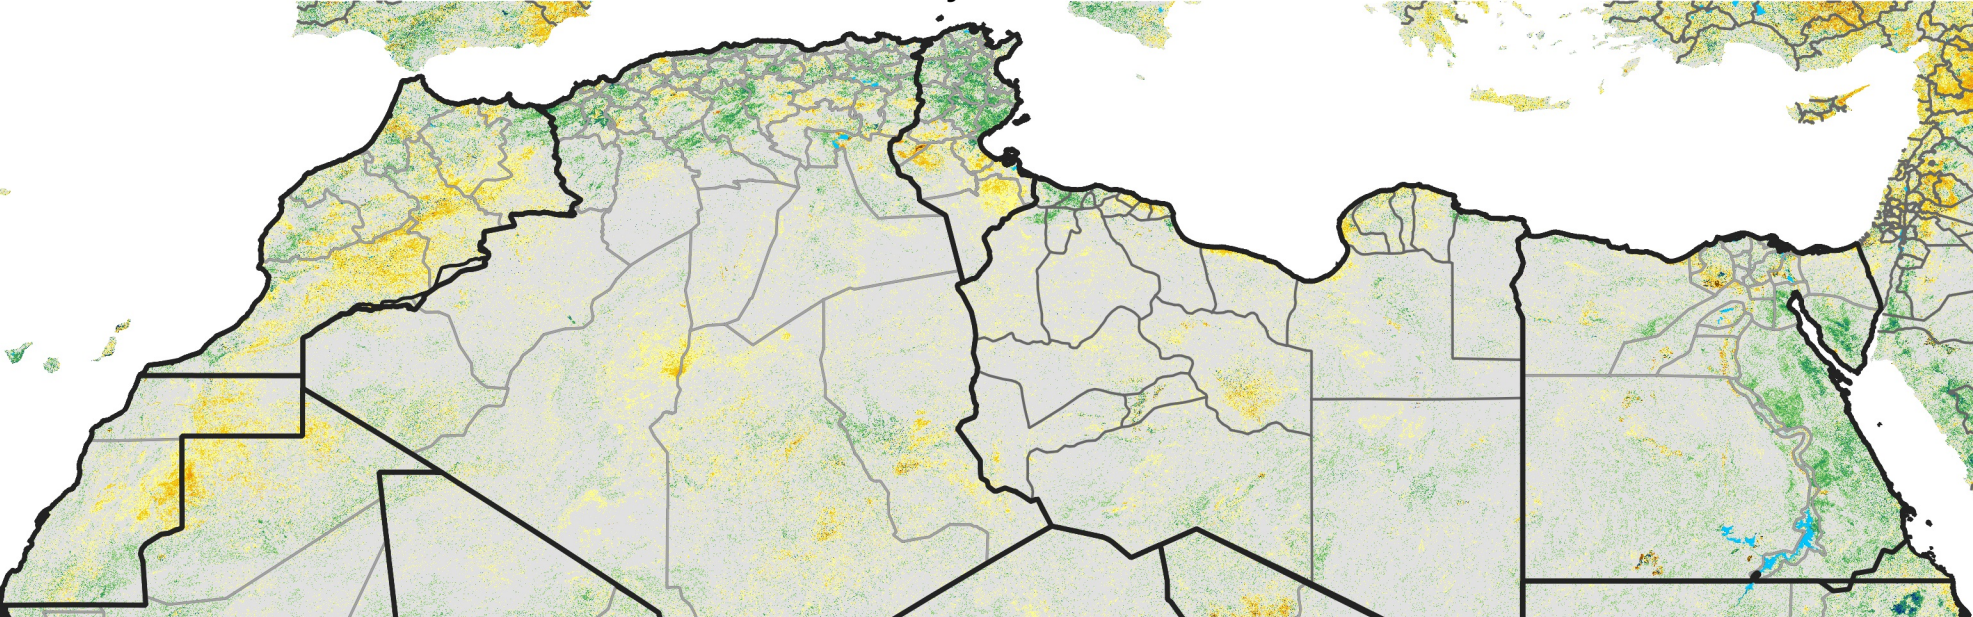

North Africa Percent of Mean NDVI

2014 / Mean (2012 - 2021)

Period 39 / Jul 06 - 15, 2014

Percent of Normal