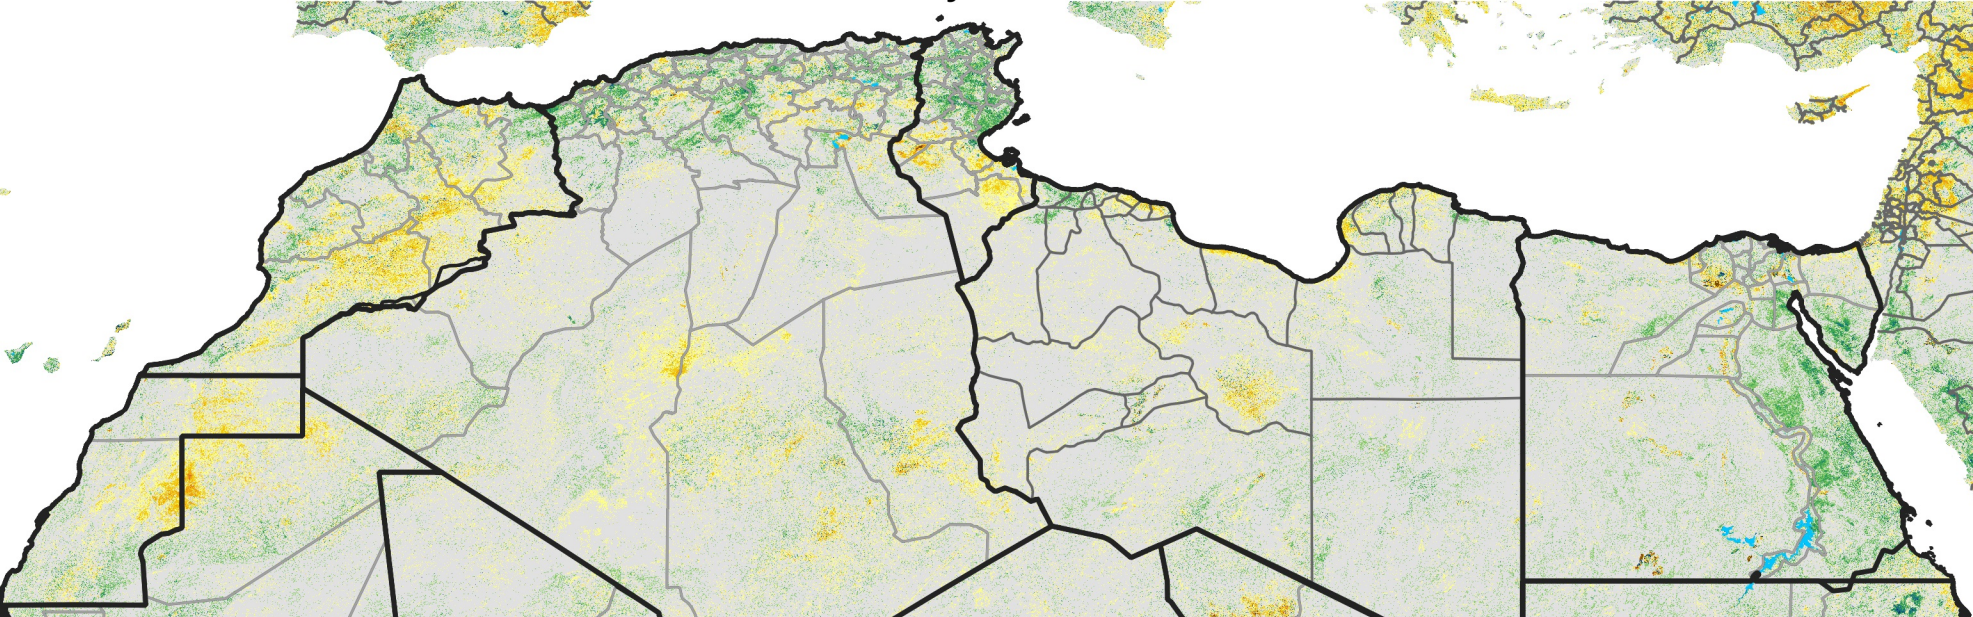

North Africa Percent of Mean NDVI

2014 / Mean (2012 - 2021)

Period 40 / Jul 11 - 20, 2014

Percent of Normal