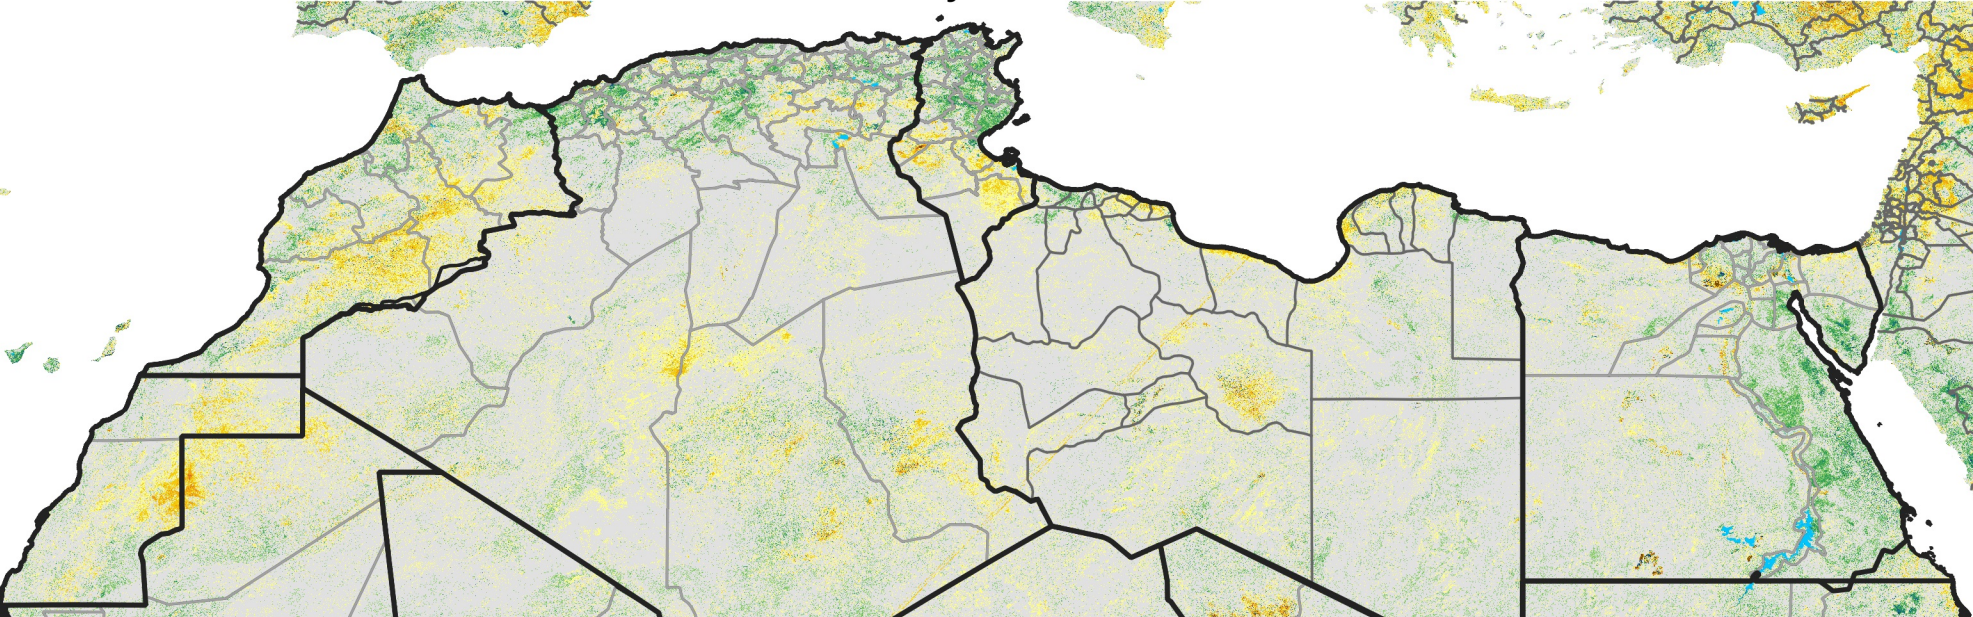

North Africa Percent of Mean NDVI

2014 / Mean (2012 - 2021)

Period 41 / Jul 16 - 25, 2014

Percent of Normal