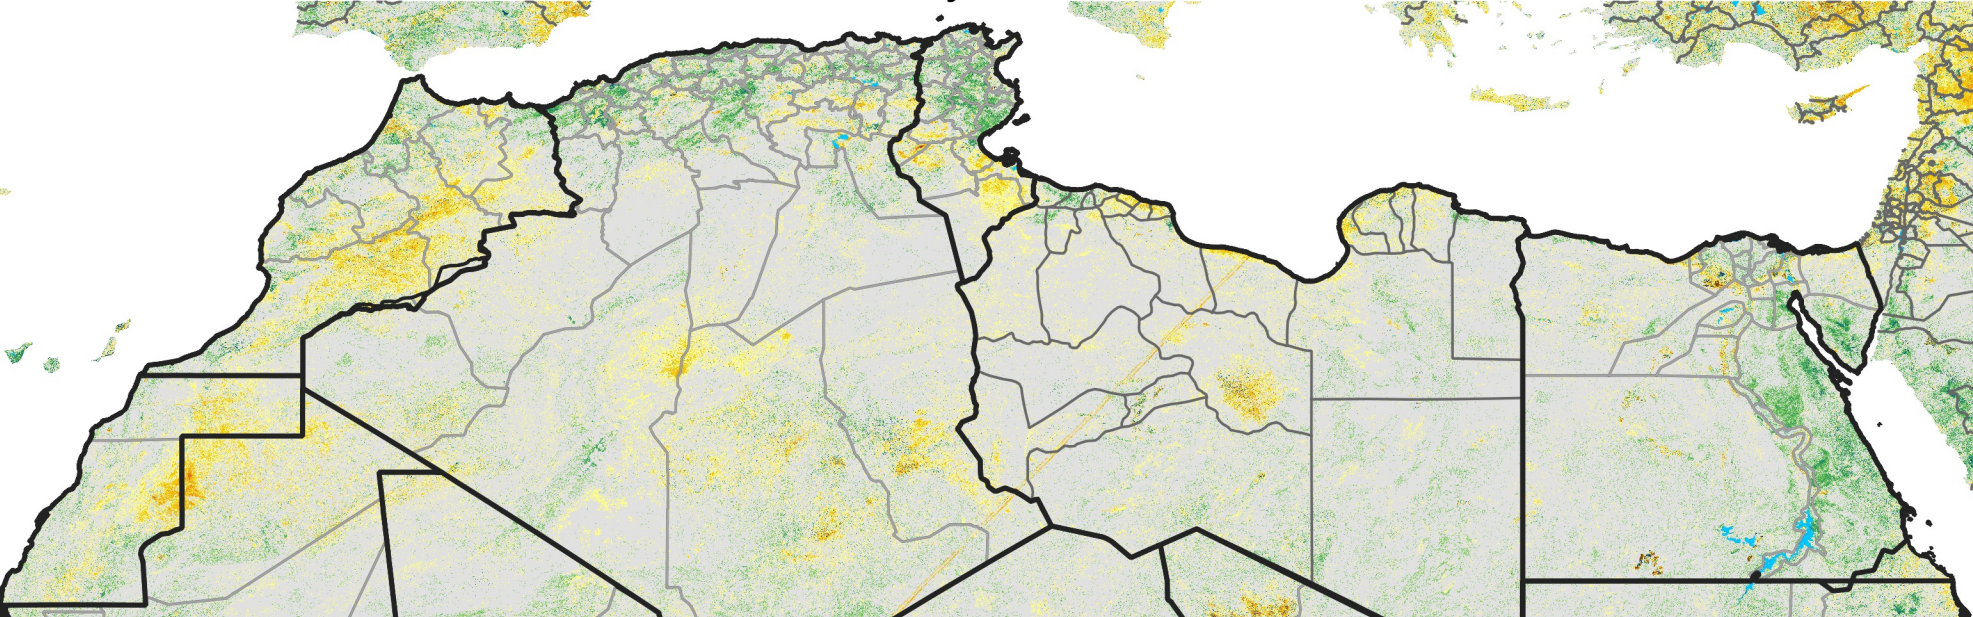

# North Africa Percent of Mean NDVI

2014 / Mean (2012 - 2021)

Period 42 / Jul 21 - 31, 2014