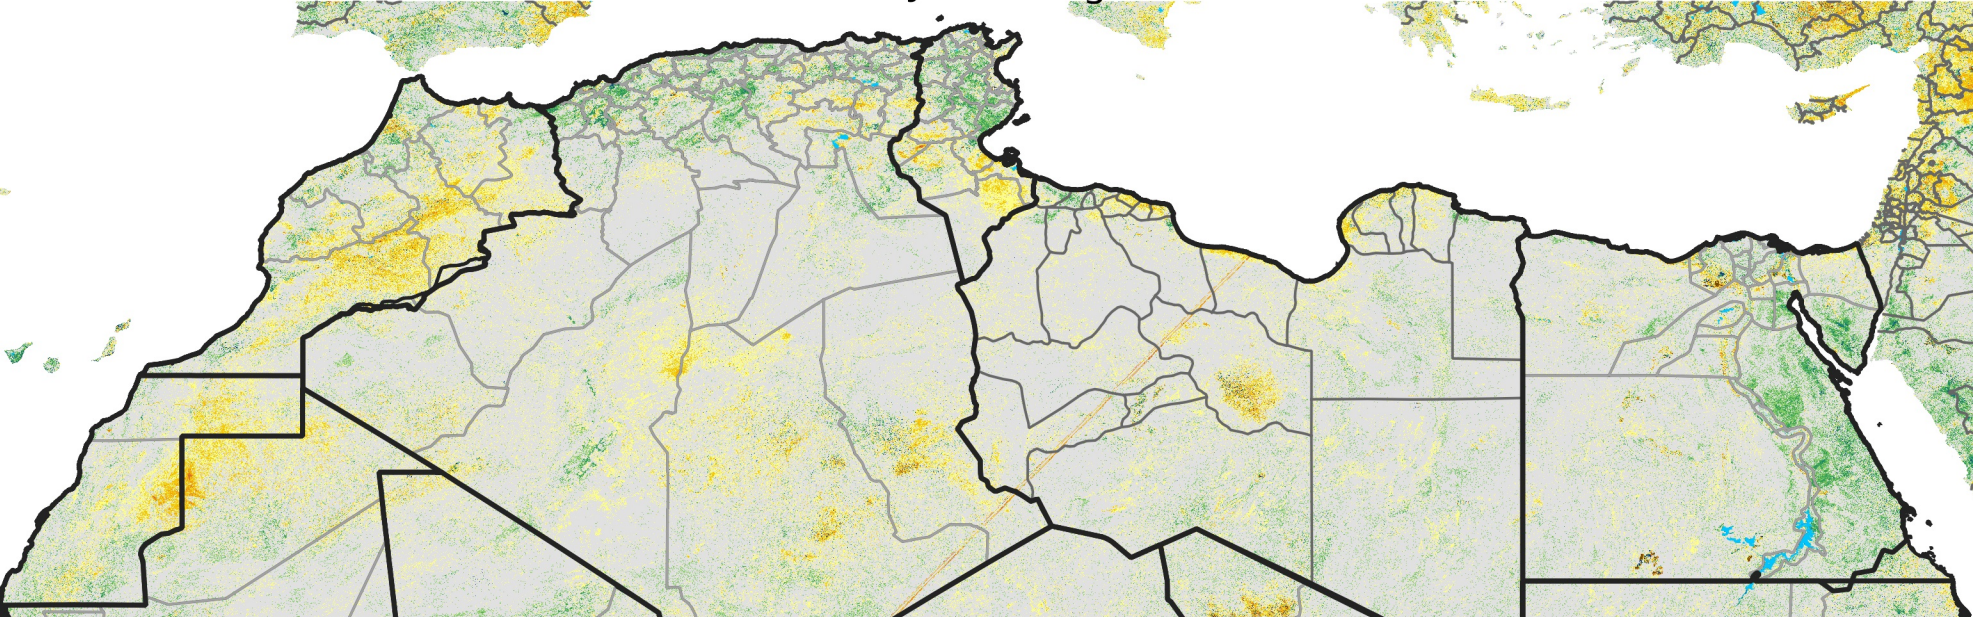

North Africa Percent of Mean NDVI

2014 / Mean (2012 - 2021)
Period 43 / Jul 26 - Aug 05, 2014

Percent of Normal