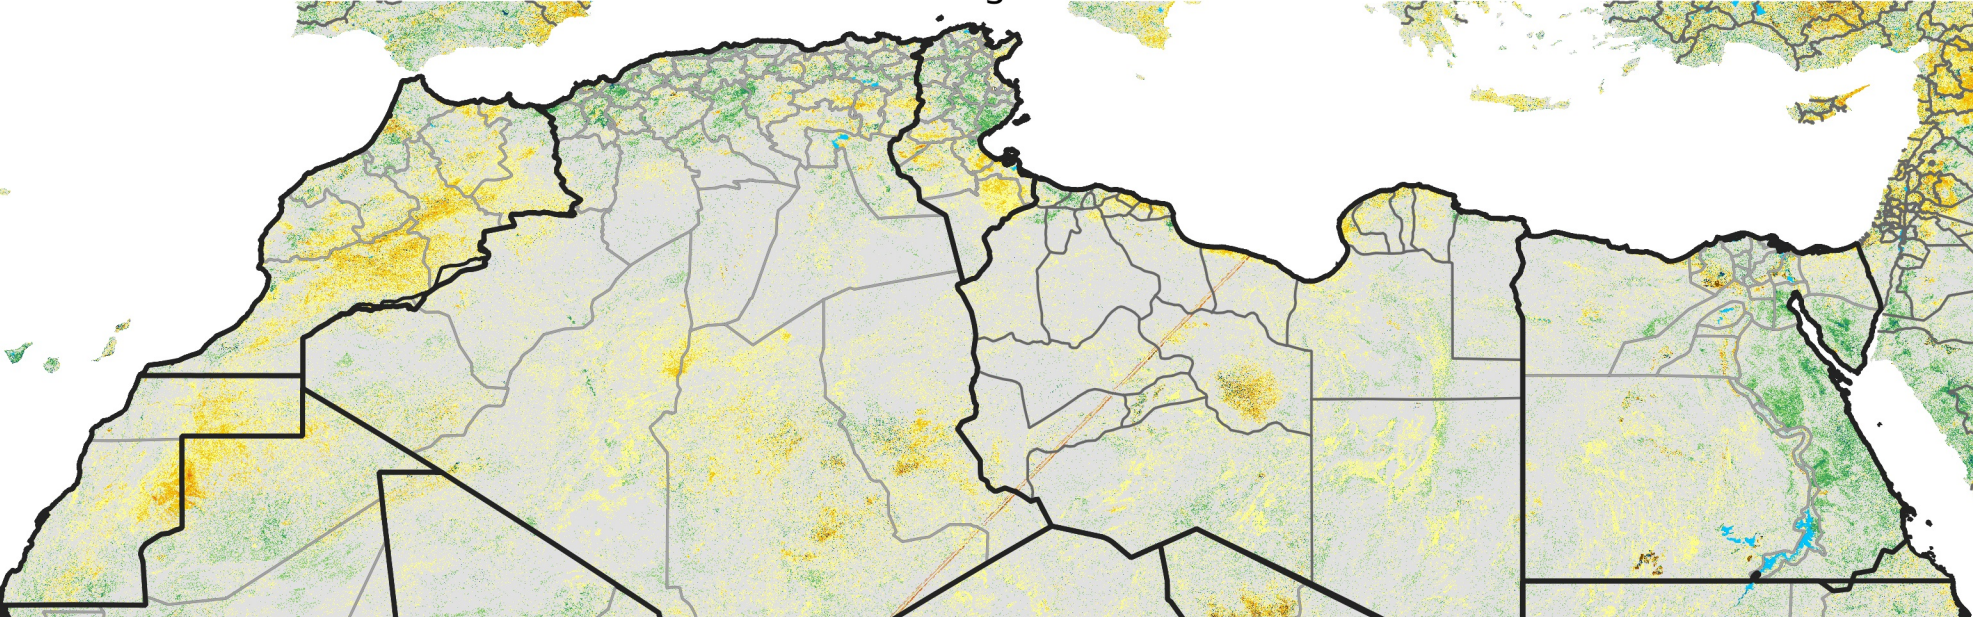

North Africa Percent of Mean NDVI

2014 / Mean (2012 - 2021)
Period 44 / Aug 01 - 10, 2014

Percent of Normal