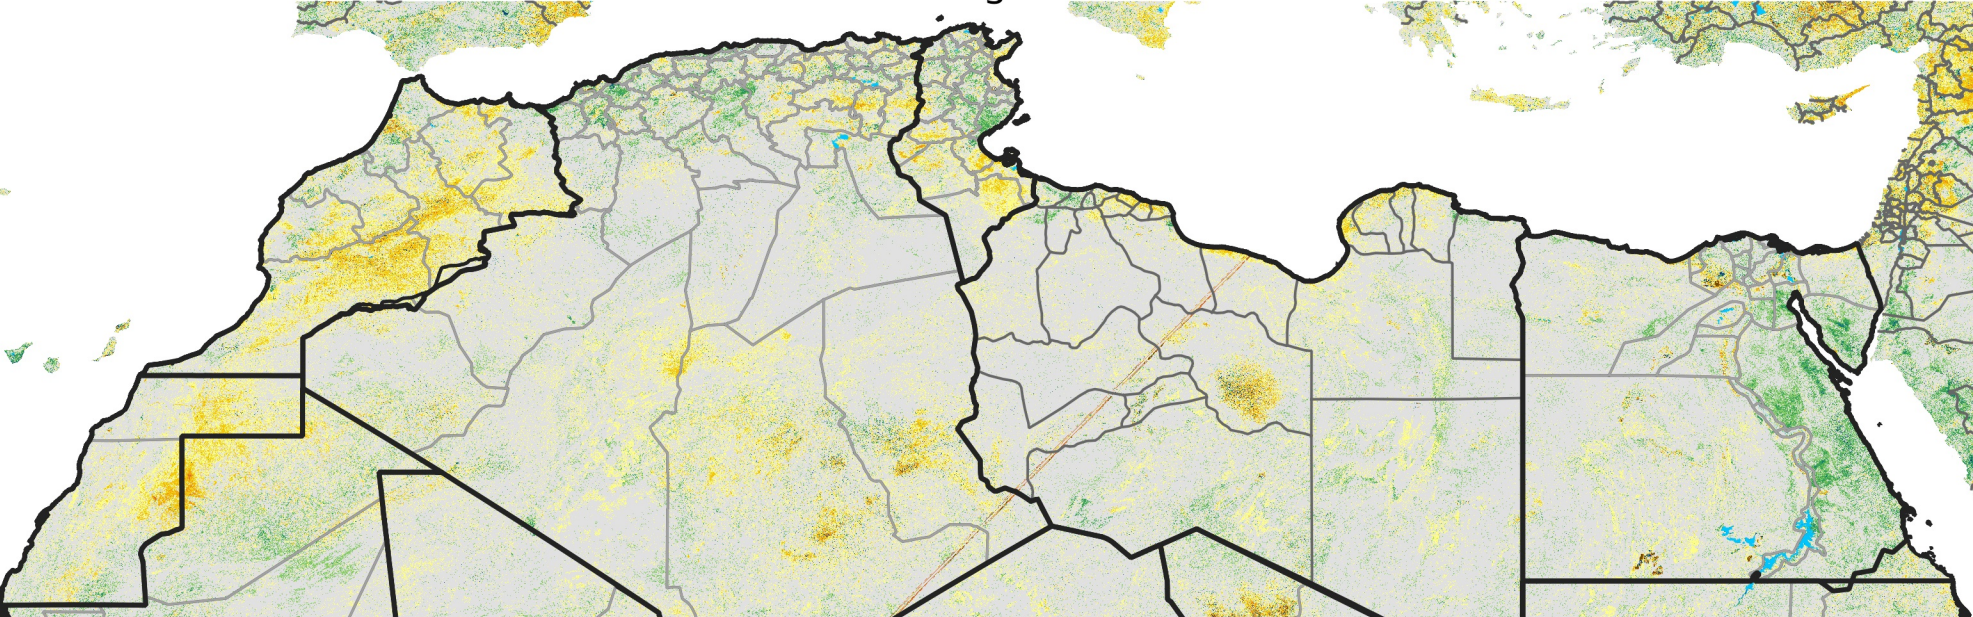

North Africa Percent of Mean NDVI

2014 / Mean (2012 - 2021)
Period 45 / Aug 06 - 15, 2014

Percent of Normal