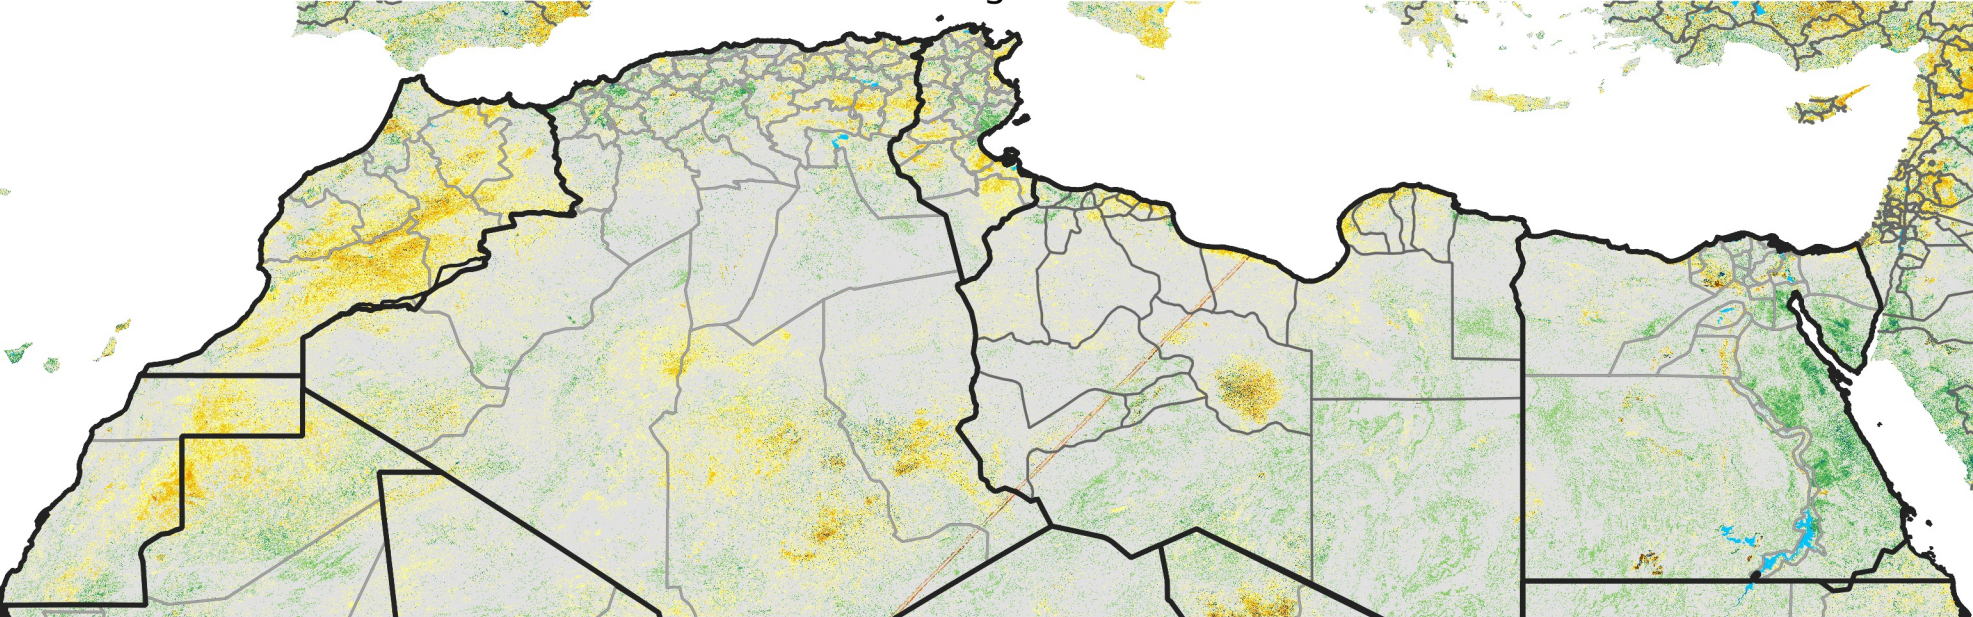

# North Africa Percent of Mean NDVI

2014 / Mean (2012 - 2021)  
Period 46 / Aug 11 - 20, 2014