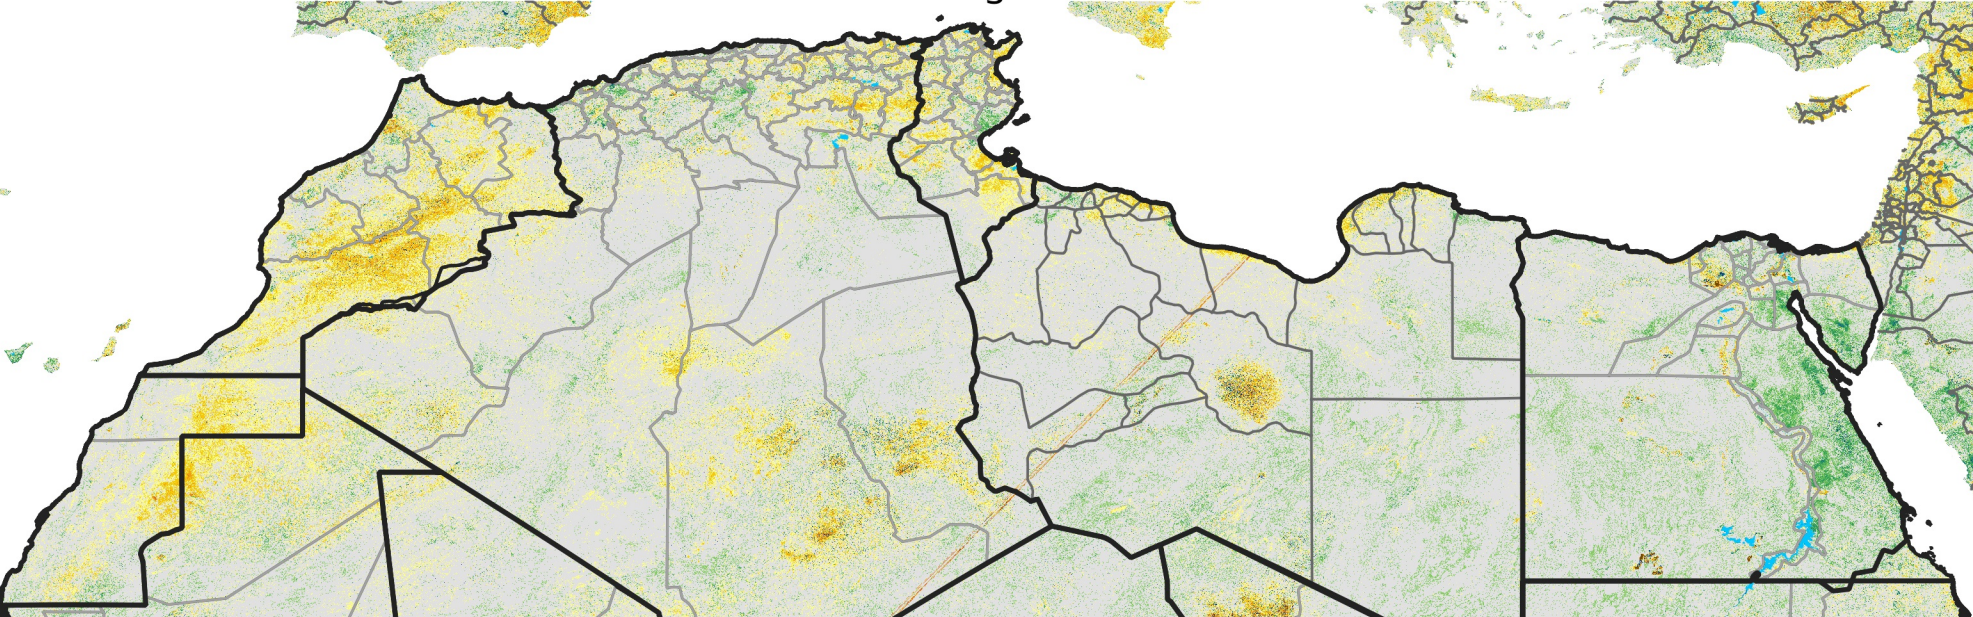

North Africa Percent of Mean NDVI

2014 / Mean (2012 - 2021)
Period 47 / Aug 16 - 25, 2014

Percent of Normal