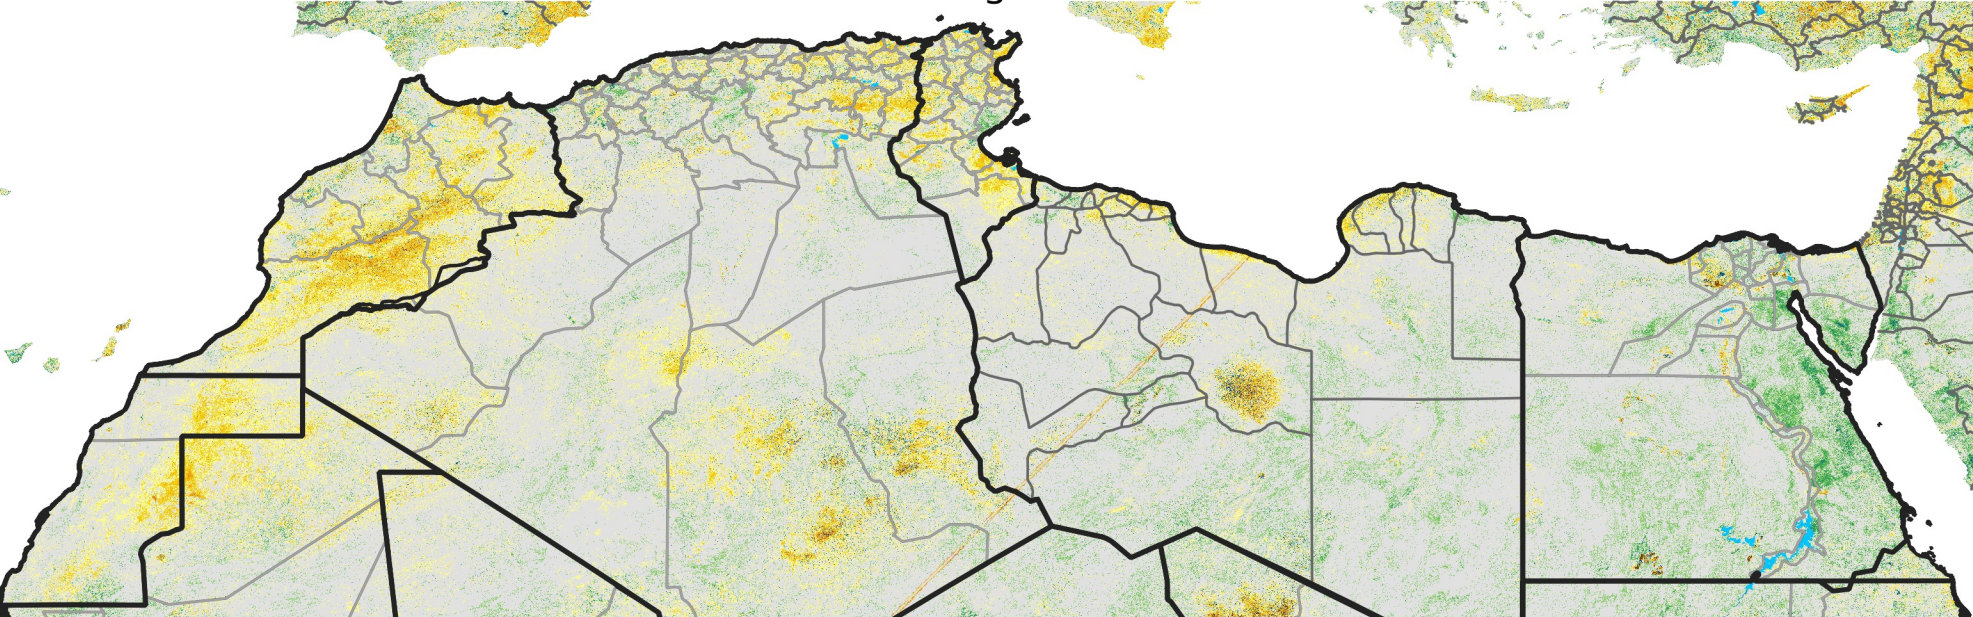

North Africa Percent of Mean NDVI

2014 / Mean (2012 - 2021)
Period 48 / Aug 21 - 31, 2014

Percent of Normal