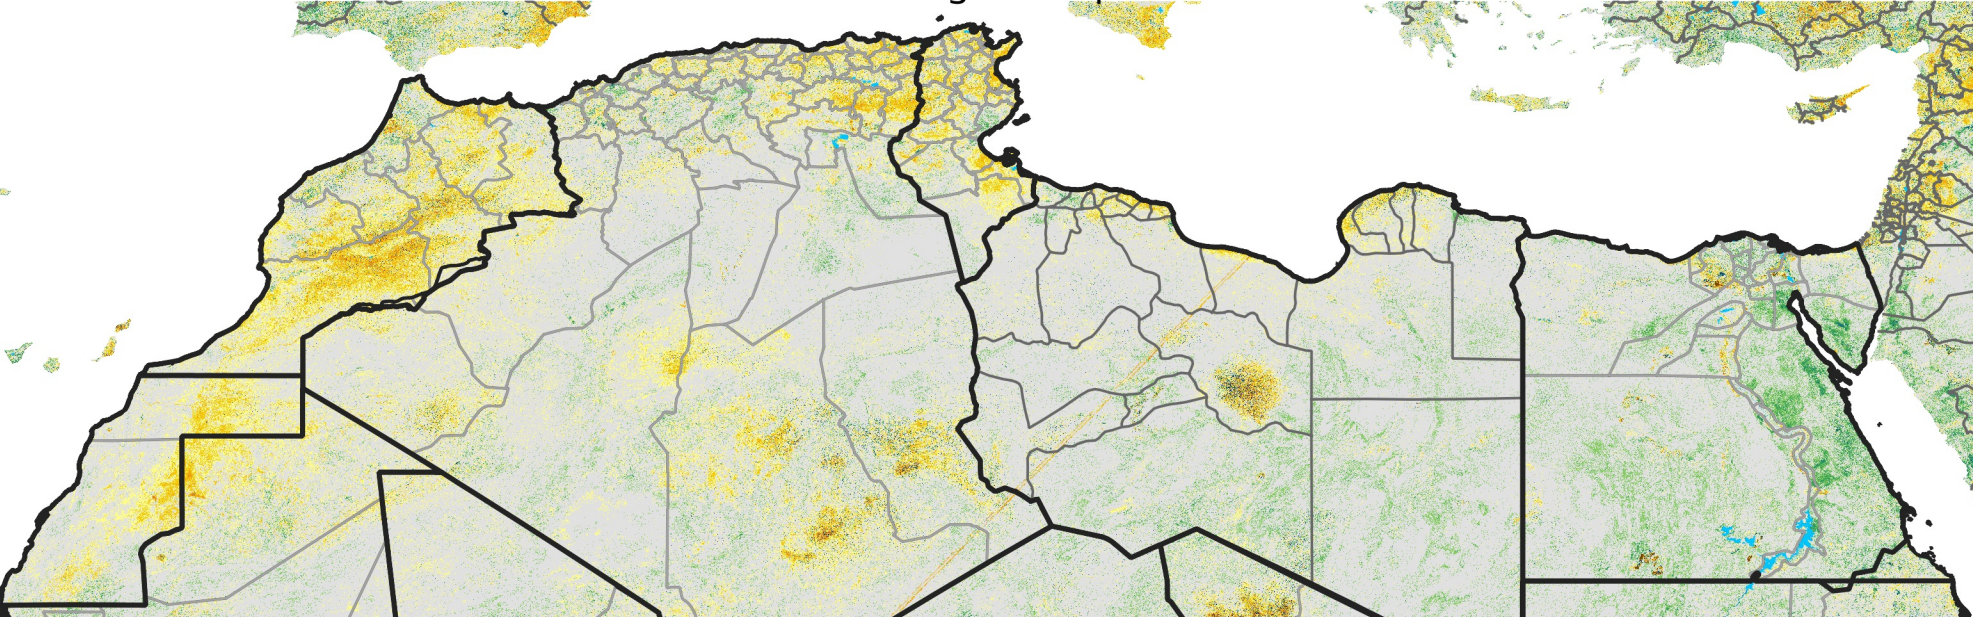

North Africa Percent of Mean NDVI

2014 / Mean (2012 - 2021)
Period 49 / Aug 26 - Sep 05, 2014

Percent of Normal