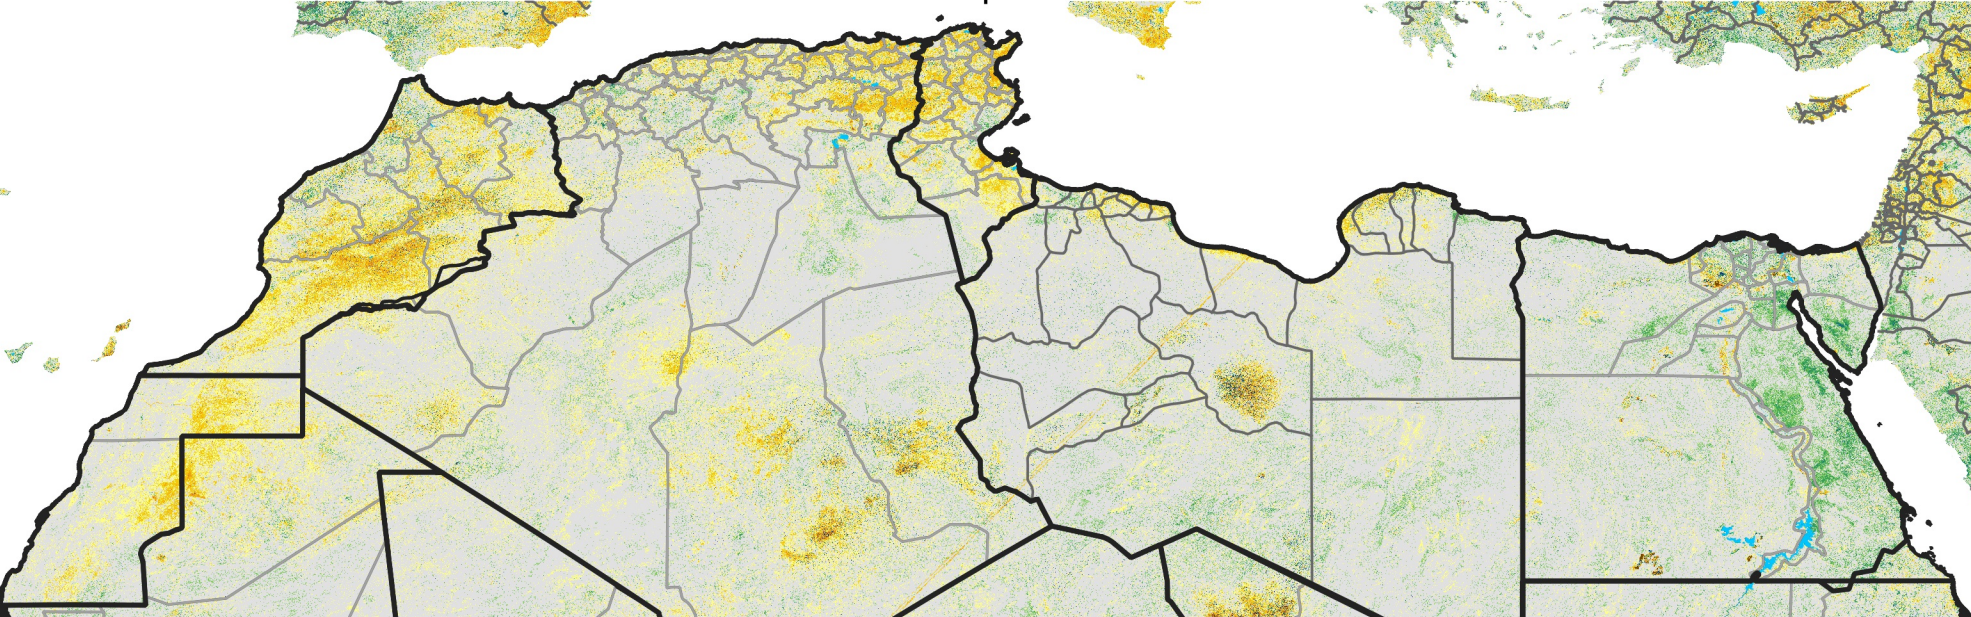

North Africa Percent of Mean NDVI

2014 / Mean (2012 - 2021)
Period 50 / Sep 01 - 10, 2014

Percent of Normal