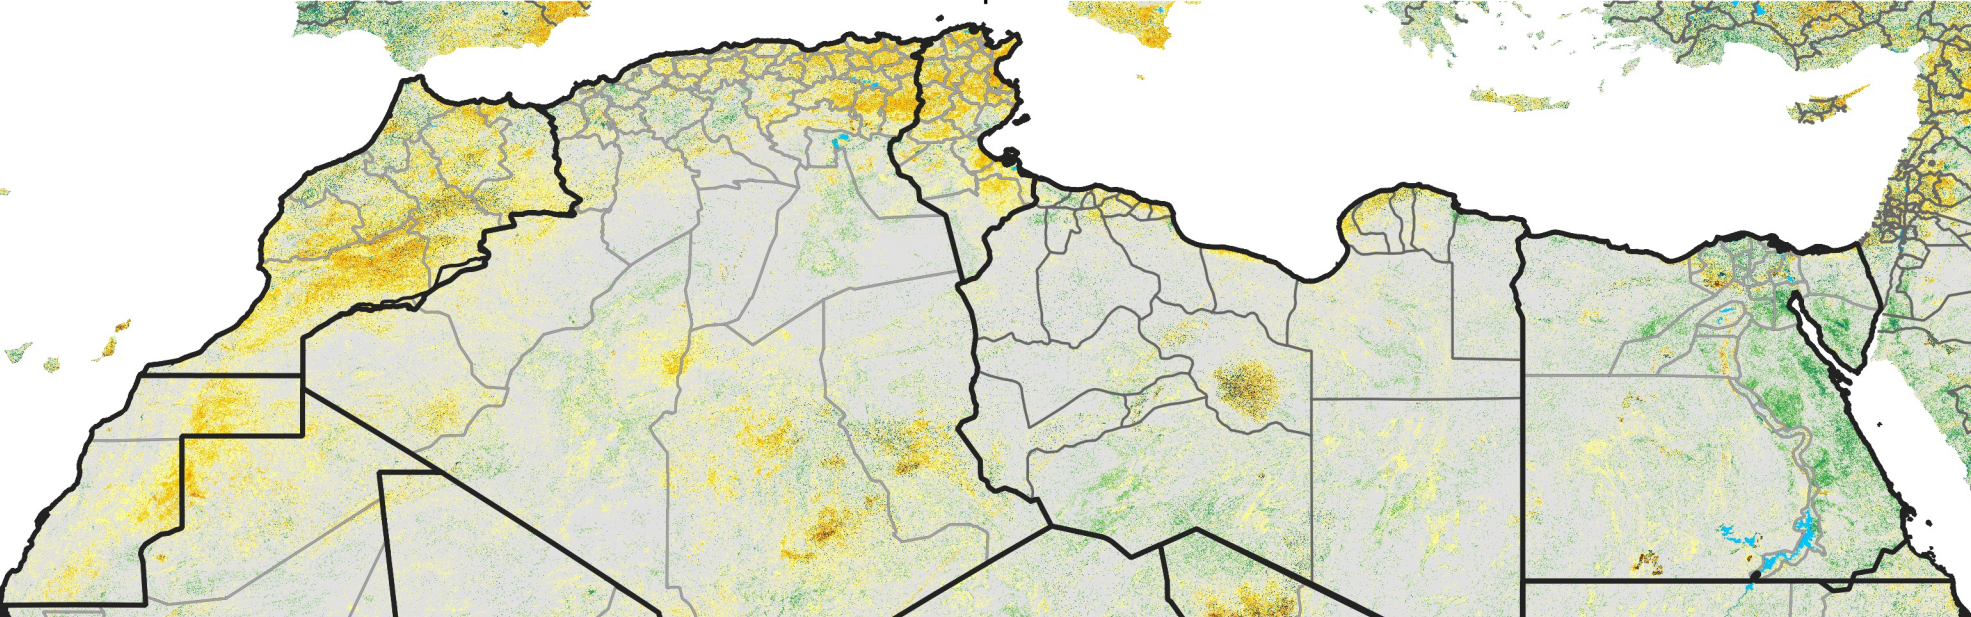

North Africa Percent of Mean NDVI

2014 / Mean (2012 - 2021)
Period 51 / Sep 06 - 15, 2014

Percent of Normal