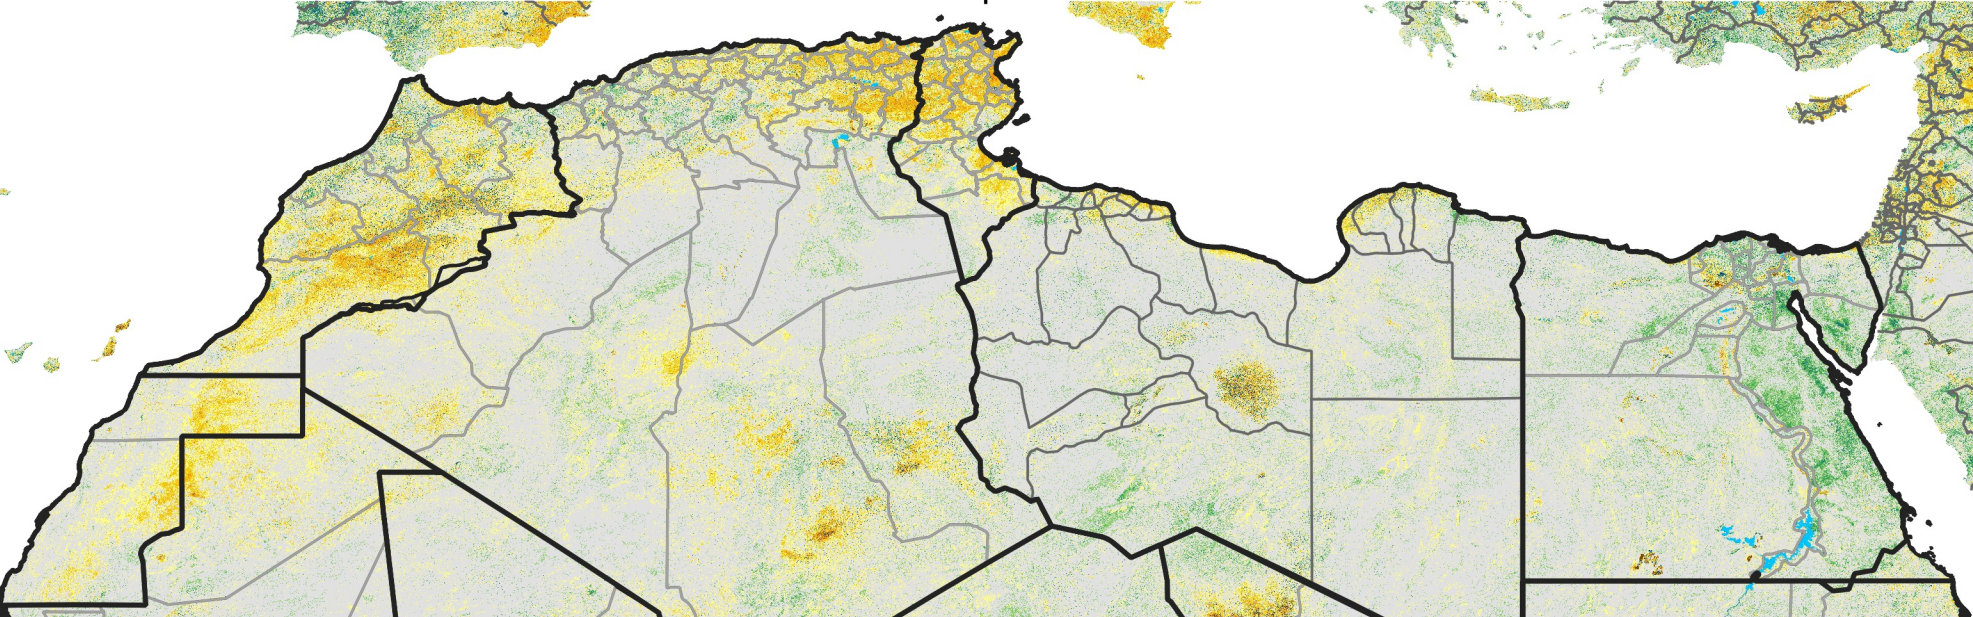

North Africa Percent of Mean NDVI

2014 / Mean (2012 - 2021)
Period 52 / Sep 11 - 20, 2014

Percent of Normal