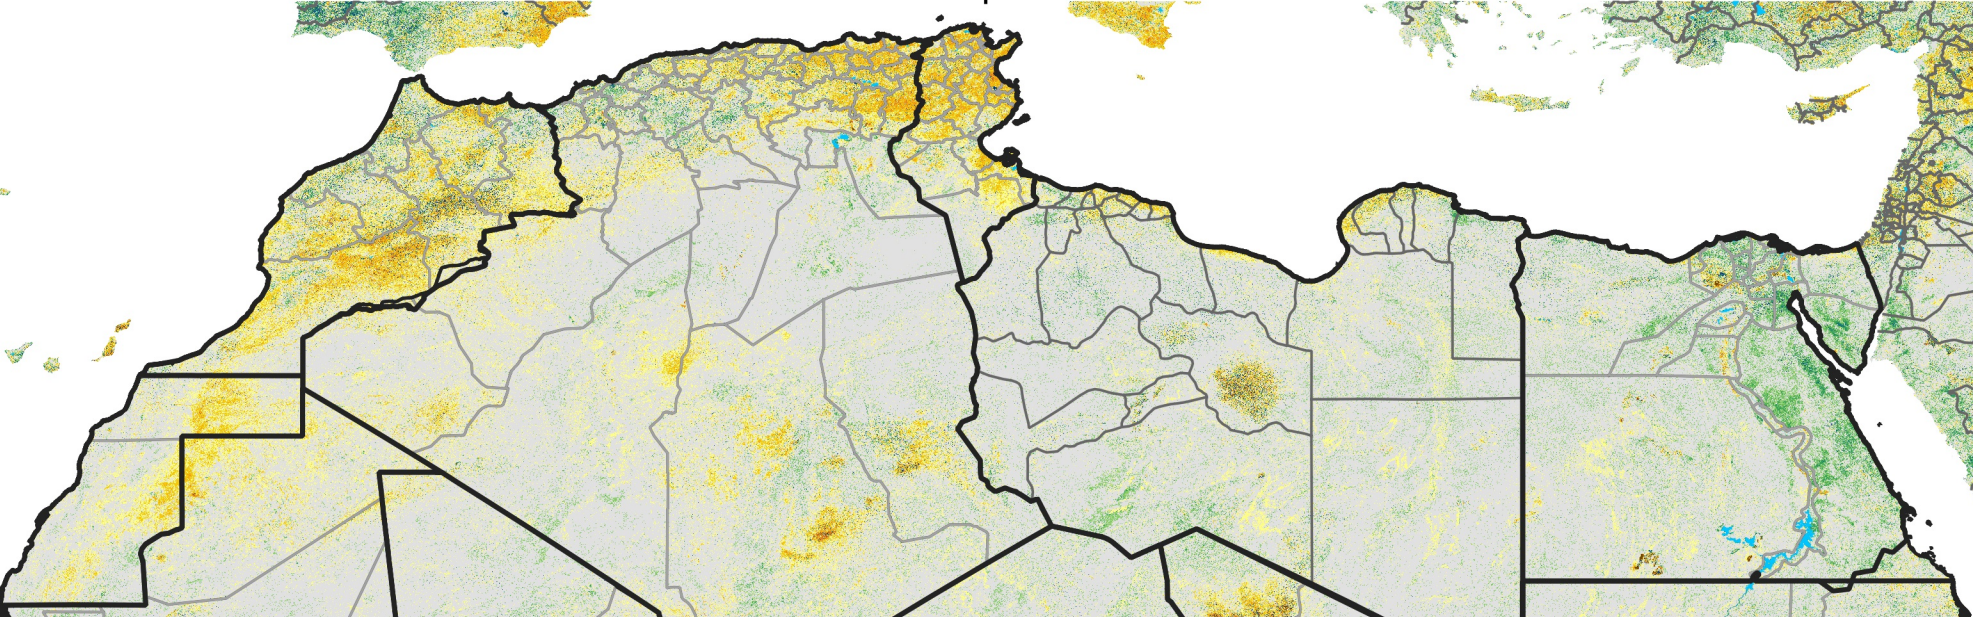

North Africa Percent of Mean NDVI

2014 / Mean (2012 - 2021)
Period 53 / Sep 16 - 25, 2014

Percent of Normal